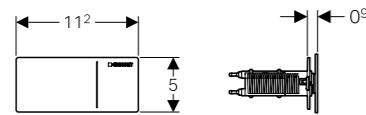

GEBERIT REMOTE FLUSH ACTUATOR PLATES

Pneumatic Type 70

Flush technology:
dual flush

For Sigma Cistern only

→ **115.630.FW.1**
Plate: Stainless steel
Material: Stainless steel brushed

→ **115.630.SI.1**
Plate: White glass
Material: Glass

→ **115.630.SJ.1**
Plate: Black glass
Material: Glass

→ **115.630.JK.1**
Plate: Lava glass
Material: Glass

→ **115.630.JL.1**
Plate: Sand grey glass
Material: Glass