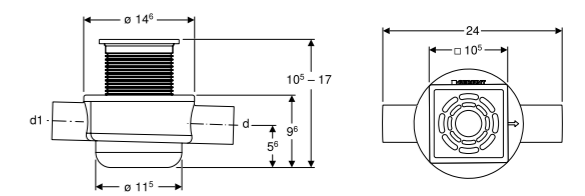

Hole Grating

→ 388.013.00.1
Material: PE-HD

→ **ODOUR-FREE WITHOUT WATER REFILL**
Up to 5 months of odour-free protection thanks to the special design and patented silicone membrane. The Geberit floor drain Aquorea also offers easy maintenance, installation and a big flow rate.