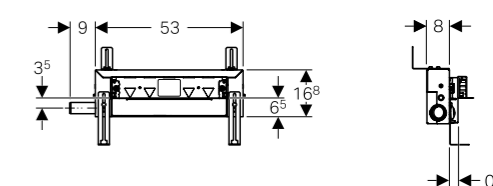

→ **457.536.00.1**
Discharge outlet: 40mm

Wall fastening set required
→ Art no: 111.815.00.1