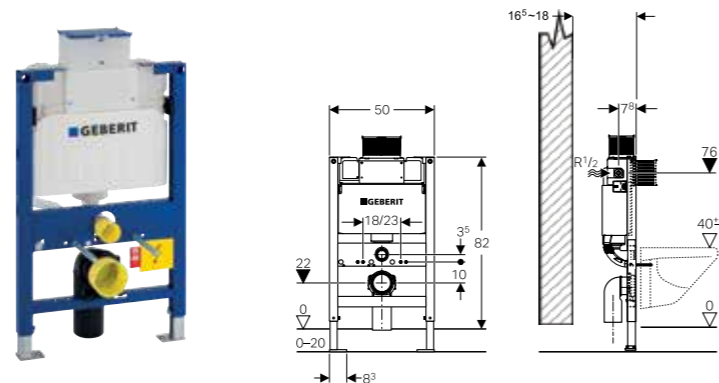

GEBERIT KAPPA CONCEALED CISTERNS

Kappa Duofix

Thickness: 150mm
Height: 820mm

- → 224.158.00.1 6/3L (HK Project)
- → 224.178.00.1 4/3L (SG)
- → 224.175.00.1 4.5/3L