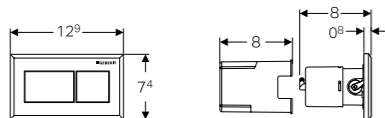

Pneumatic Actuator

Flush technology:
dual flush

→ **115.932.KA.1**
Plate: Bright chrome
Buttons: Matt chrome
Material: Plastic

→ **115.932.KT.1**
Plate: Glossy white
Buttons: Brushed chrome
Material: Plastic

→ **115.932.KV.1**
Plate: Glossy black
Buttons: Brushed chrome
Material: Plastic

→ **115.932.GH.1**
Plate: Brushed chrome
Buttons: Brushed chrome
Material: Die cast zinc