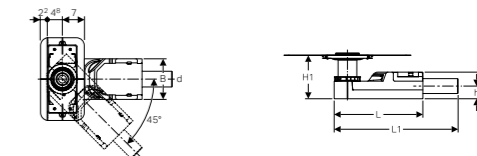

### With waste trap

for screed height at inlet 90–220mm

→ **154.150.00.1**

Outlet diameter: 50mm

→ **154.151.00.1**

Outlet diameter: 56mm

for screed height at inlet 65–90mm

→ **154.152.00.1**