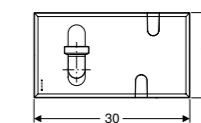

→ 116.426.11.1
White alpine
For concealed function box and concealed trap