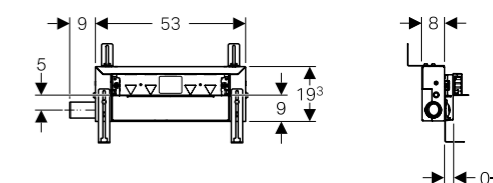

Kombifix Wall Drain

→ **457.534.00.1**
Discharge outlet: 50mm

Wall fastening set required
→ Art no: 111.815.00.1