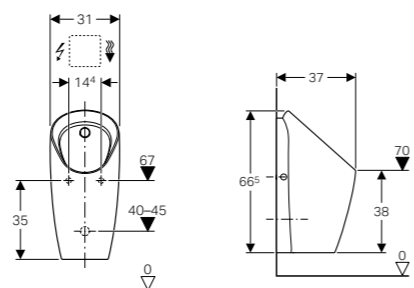

Without Integrated Sensor

→ 116.070.00.1
White alpine