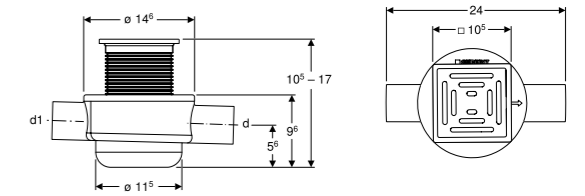

GEBERIT FLOOR DRAIN AQUOREA

Floor Drain Aquorea

Slotted Grating, Rear Inlet

→ 388.011.00.1
Material: PE-HD