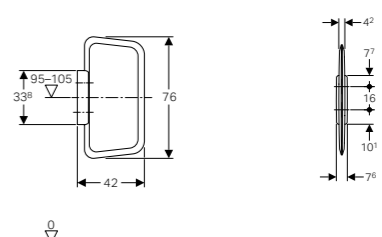

→ 115.202.11.1
White alpine
Material: Plastic