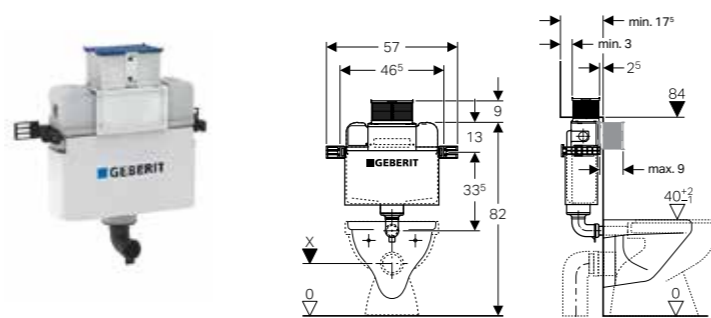

Kappa Concealed Cistern

Thickness: 150mm
Height: 820mm

- → 224.360.00.1 6/3L (HK Project)
- → 224.364.00.1 4.5/3L (SG)

Thickness: 150mm
Height: 880 - 1,080mm

- → 224.361.00.1 4.5/3L (MY / ID / SG)