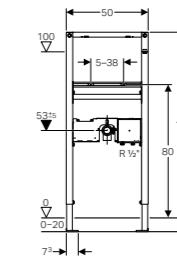

ACCESSORIES FOR SENSOR TAP & MIXER

Duofix Element for Washbasin

For Deck-mounted tap

→ 111.553.00.1
Height: 112cm
Deck-mounted tap
With concealed function box