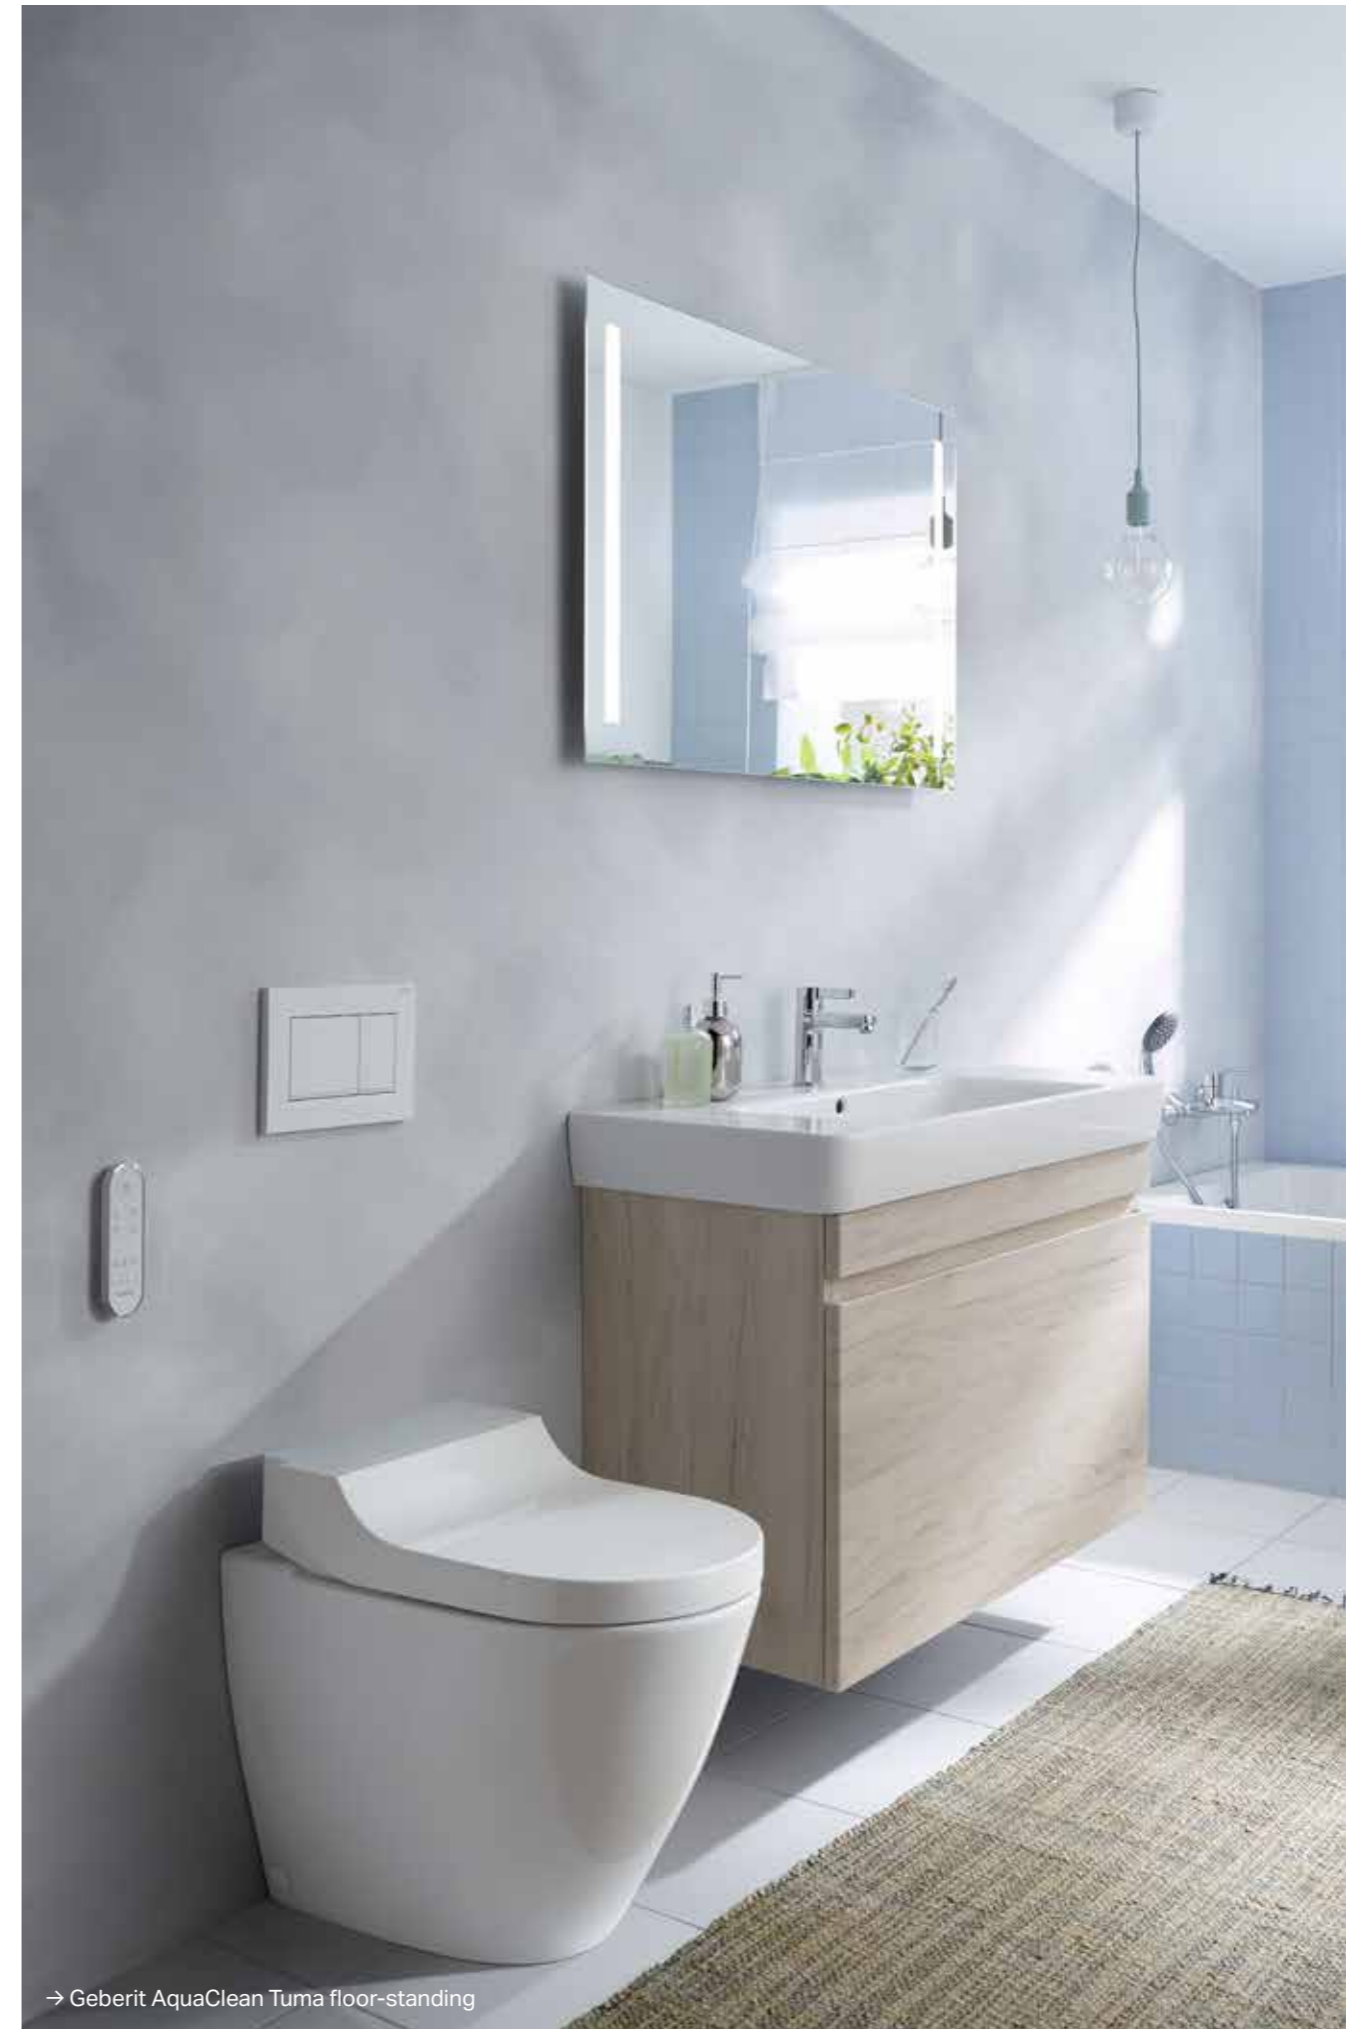

## GEBERIT AQUACLEAN TUMA FEATURES:

↑ **WHIRLSPRAY SHOWER TECHNOLOGY**  
The AquaClean Tuma ensures a cleaning that is particularly convenient while at the same time saving water, thanks to the patented WhirlSpray shower technology.

↑ **RIMFREE WC CERAMIC APPLIANCE**  
With the Rimfree WC ceramic appliance, the AquaClean Tuma offers modern standards for hygiene and easy care.

→ Geberit AquaClean Tuma floor-standing