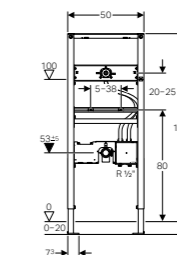

For Wall-mounted tap

→ 111.560.00.1
Height: 130cm
Wall-mounted tap
With concealed function box