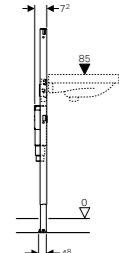

→ 111.563.00.1
Height: 112cm
Deck-mounted tap
With concealed function box and concealed trap