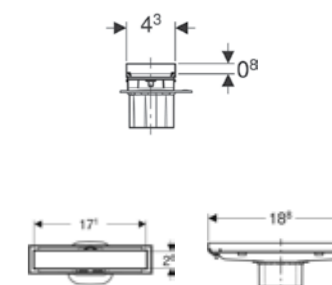

CleanLine Tile-bearing

Customised surface
Material: Stainless steel brushed

→ **154.455.00.1**

CleanLine Installation Set

With waste trap

for screed height at inlet 90–220mm

→ **154.150.00.1**

Outlet diameter: 50mm

→ **154.151.00.1**

Outlet diameter: 56mm