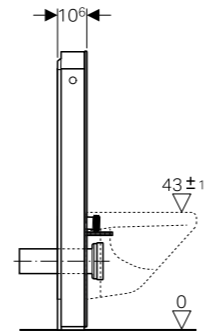

GEBERIT MONOLITH

Geberit Monolith

White

→ 131.021.SI.5
6L/3L (SEA)

Black

→ 131.021.SJ.6
6L/3L (SEA)

Sand Grey

→ 131.021.JL.5
6L/3L (SEA)

Mint

→ 131.021.SL.5
6L/3L (SEA)

Lava

→ 131.021.JK.5
6L/3L (SEA)