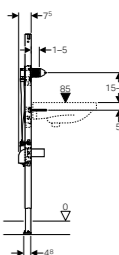

For Wall-mounted tap

→ 111.560.00.1
Height: 130cm
Wall-mounted tap
With concealed function box