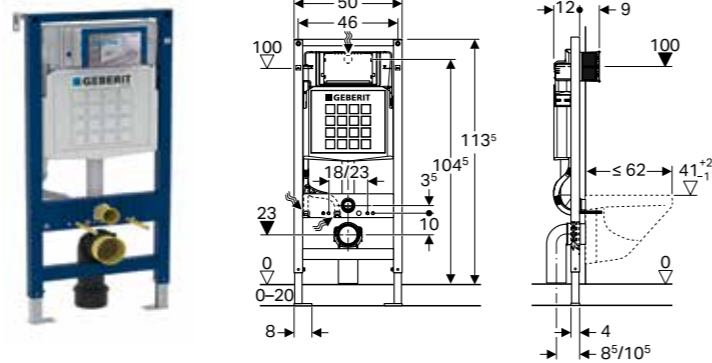

## Sigma Duofix

Thickness: 120mm  
Height: 1,135mm

- 224.214.00.1 6/3L (HK Project)
- 224.217.00.1 6/3L
- 224.224.00.1 4.5/3L

Thickness: 120mm  
Height: 1,170mm

- 224.229.00.1 4.5/3L (ID)