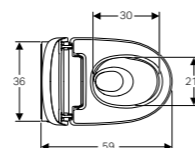

GEBERIT AQUACLEAN SHOWER TOILETS

Geberit AquaClean Mera

- → 146.214.11.1 Comfort, White alpine
- → 146.214.21.1 Comfort, Bright-chrome plated
- → 146.204.11.1 Classic, White alpine
- → 146.204.21.1 Classic, Bright-chrome plated

Geberit AquaClean Wall Mounted Control Panel

- → 147.038.SI.1 White glass
- → 147.038.SJ.1 Black glass

DESIGN PLUS
powered by: ISH

GEBERIT AQUACLEAN SHOWER TOILETS

Geberit AquaClean Sela

- → 146.224.11.1 White alpine
- → 146.224.21.1 Bright-chrome plated

Geberit AquaClean Wall Mounted Control Panel

- → 147.041.SI.1 White glass
- → 147.041.SJ.1 Black glass

GEBERIT AQUACLEAN MERA FEATURES:

↑
ODOUR EXTRACTION UNIT
Unpleasant odours are absorbed at once in the interior of the WC ceramic appliance by the automatically starting, low-noise odour extraction unit and then eliminated through a ceramic honeycomb filter.

↑
DRYER
The dryer arm aligns itself automatically for optimum drying at the last position of the spray arm.

↑
HEATING THE WC SEAT
The ergonomically optimised WC seat made of high-quality thermoset is equipped with an integrated heating element. Thanks to the proximity sensor, the WC seat waits until someone approaches before heating up.

← **ORIENTATION LIGHT**
A discreet light catches your eye and helps you orient yourself at night. Activated by proximity sensor, it lights up in one of seven selectable colour tones and five brightness levels.

GEBERIT AQUACLEAN SELA FEATURES:

↑
TURBOFLUSH TECHNOLOGY
The innovative TurboFlush technology is based on a flow-optimized rimless ceramic pan. This way, the shower toilet can be flushed at any time without any disturbing sounds – even at night.