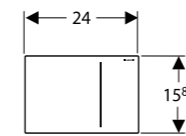

Sigma70

Flush technology:
dual flush

→ 115.620.FW.1
Plate: Stainless steel brushed
Material: Stainless steel