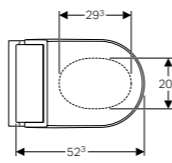

→ Geberit AquaClean Tuma floor-standing