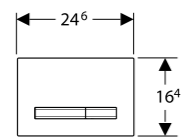

GEBERIT SIGMA ACTUATOR PLATES

Sigma50

Flush technology:
dual flush

 → 115.670.00.2 Plate: Customisable Buttons: Red gold, Easy-to-clean coated Material: Die-cast zinc	 → 115.671.00.2 Plate: Customisable Buttons: Black chrome, Easy-to-clean coated Material: Die-cast zinc	 → 115.672.00.2 Plate: Customisable Buttons: Brass, Easy-to-clean coated Material: Die-cast zinc	 → 115.788.00.2 Plate: Customisable Buttons: Chrome, Easy-to-clean coated Material: Die-cast zinc	 → 115.788.00.2 Plate: Customisable Buttons: Chrome, Easy-to-clean coated Material: Die-cast zinc
 → 115.670.11.2 Plate: White Buttons: Red gold, Easy-to-clean coated Material: Die-cast zinc, Plastic	 → 115.671.11.2 Plate: White Buttons: Black chrome, Easy-to-clean coated Material: Die-cast zinc, Plastic	 → 115.672.11.2 Plate: White Buttons: Brass, Easy-to-clean coated Material: Die-cast zinc, Plastic	 → 115.788.11.2 Plate: White alpine Buttons: Chrome, Easy-to-clean coated Material: Die-cast zinc, Plastic	 → 115.788.11.2 Plate: White alpine Buttons: Chrome, Easy-to-clean coated Material: Die-cast zinc, Plastic
 → 115.670.DW.2 Plate: Black Buttons: Red gold, Easy-to-clean coated Material: Die-cast zinc, Plastic	 → 115.671.DW.2 Plate: Black Buttons: Black chrome, Easy-to-clean coated Material: Die-cast zinc, Plastic	 → 115.672.DW.2 Plate: Black Buttons: Brass, Easy-to-clean coated Material: Die-cast zinc, Plastic	 → 115.788.DW.2 Plate: Jet black RAL 9005 Buttons: Chrome, Easy-to-clean coated Material: Die-cast zinc, Plastic	 → 115.788.DW.2 Plate: Jet black RAL 9005 Buttons: Chrome, Easy-to-clean coated Material: Die-cast zinc, Plastic
 → 115.670.JM.2 Plate: Mustang slate Buttons: Red gold, Easy-to-clean coated Material: Die-cast zinc, Slate	 → 115.671.JM.2 Plate: Mustang slate Buttons: Black chrome, Easy-to-clean coated Material: Die-cast zinc, Slate	 → 115.672.JM.2 Plate: Mustang slate Buttons: Brass, Easy-to-clean coated Material: Die-cast zinc, Slate	 → 115.788.JM.2 Plate: Mustang slate Buttons: Chrome, Easy-to-clean coated Material: Die-cast zinc, Slate	 → 115.788.JM.2 Plate: Mustang slate Buttons: Chrome, Easy-to-clean coated Material: Die-cast zinc, Slate
 → 115.670.JV.2 Plate: Concrete Buttons: Red gold, Easy-to-clean coated Material: Die-cast zinc, Concrete	 → 115.671.JV.2 Plate: Concrete Buttons: Black chrome, Easy-to-clean coated Material: Die-cast zinc, Concrete	 → 115.672.JV.2 Plate: Concrete Buttons: Brass, Easy-to-clean coated Material: Die-cast zinc, Concrete	 → 115.788.JV.2 Plate: Concrete Buttons: Chrome, Easy-to-clean coated Material: Die-cast zinc, Concrete	 → 115.788.JV.2 Plate: Concrete Buttons: Chrome, Easy-to-clean coated Material: Die-cast zinc, Concrete
 → 115.670.JX.2 Plate: Black walnut Buttons: Red gold, Easy-to-clean coated Material: Die-cast zinc, Wood	 → 115.671.JX.2 Plate: Black walnut Buttons: Black chrome, Easy-to-clean coated Material: Die-cast zinc, Wood	 → 115.672.JX.2 Plate: Black walnut Buttons: Brass, Easy-to-clean coated Material: Die-cast zinc, Wood	 → 115.788.JX.2 Plate: Black walnut Buttons: Chrome, Easy-to-clean coated Material: Die-cast zinc, Wood	 → 115.788.JX.2 Plate: Black walnut Buttons: Chrome, Easy-to-clean coated Material: Die-cast zinc, Wood