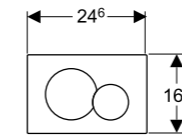

Sigma01

Flush technology:
dual flush

→ **115.770.11.5**
Plate: White alpine
Buttons: White alpine
Material: Plastic