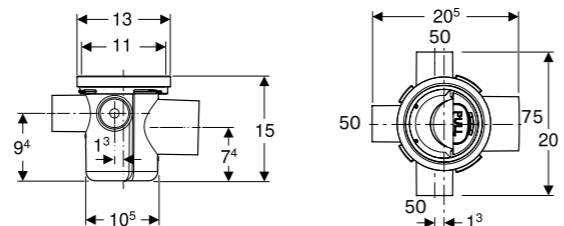

GEBERIT FLOOR COLLECTOR DRAIN

Floor Collector Drain

→ **388.001.00.1**
Outlet: 75mm, H198mm
Material: PE-HD

→ **388.007.00.1**
Outlet: 75mm, H150mm
Material: PE-HD

→ **388.008.00.1**
Outlet: 75mm, H150mm
Material: PE-HD
For cross-floor installation

Grating for Floor Collector Drain

→ **388.009.00.1**
Outlet: 75mm, H150mm
Material: PE-HD
For cross-floor installation

Adapter to PVC

→ **154.297.00.1**
Size: D40
Material: PE

→ **154.298.00.1**
Size: D50
Material: PE

GEBERIT WALL DRAIN

Duofix Wall Drain, Half Frame

→ **111.591.00.1**
Discharge outlet: 50mm

→ **111.593.00.1**
Discharge outlet: 40mm

Kombifix Wall Drain

→ **457.534.00.1**
Discharge outlet: 50mm

Wall fastening set required
→ Art no: 111.815.00.1

→ **457.536.00.1**
Discharge outlet: 40mm

Wall fastening set required
→ Art no: 111.815.00.1

Wall Drain Cover

→ **154.335.11.1**
White
Material: Plastic

→ **154.335.21.1**
Bright chrome-plated
Material: Plastic

→ **154.336.FW.1**
→ **154.337.FW.1 (lockable)**
Stainless steel brushed
Material: Stainless steel

→ **154.338.00.1 (frameless)**
→ **154.339.00.1**
Customisable surface