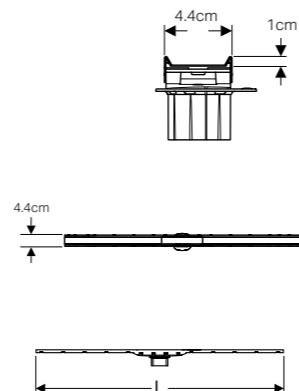

GEBERIT CLEANLINE SHOWER CHANNEL

CleanLine80

Champagne, coated
Material: Stainless steel

→ **154.440.39.1**
Length: 30 - 90cm

→ **154.441.39.1**
Length: 30 - 130cm

Stainless steel, brushed
Material: Stainless steel

→ **154.440.KS.1**
Length: 30 - 90cm

→ **154.441.KS.1**
Length: 30 - 130cm

Black chrome, polished
Material: Stainless steel

→ **154.440.QC.1**
Length: 30 - 90cm

→ **154.441.QC.1**
Length: 30 - 130cm

CleanLine60

Polished, brushed metal
Material: Stainless steel

→ **154.456.KS.1**
Length: 30 - 90cm

→ **154.457.KS.1**
Length: 30 - 130cm

For Thin Floor

Brushed metal
Material: Stainless steel

→ **154.458.00.1**
Length: 30 - 90cm

→ **154.459.00.1**
Length: 30 - 130cm

GEBERIT CLEANLINE SHOWER CHANNEL

CleanLine20

Polished, brushed metal
Material: Stainless steel

→ **154.450.KS.1**
Length: 30 - 90cm

→ **154.451.KS.1**
Length: 30 - 130cm

CleanLine Tile-bearing

Customised surface
Material: Stainless steel brushed

→ **154.455.00.1**

CleanLine Installation Set

With waste trap

for screed height at inlet 90–220mm

→ **154.150.00.1**

Outlet diameter: 50mm

→ **154.151.00.1**

Outlet diameter: 56mm

for screed height at inlet 65–90mm

→ **154.152.00.1**

Outlet diameter: 40mm

Without waste trap

for cross-floor installation

→ **154.153.00.1**

Outlet diameter: 50mm