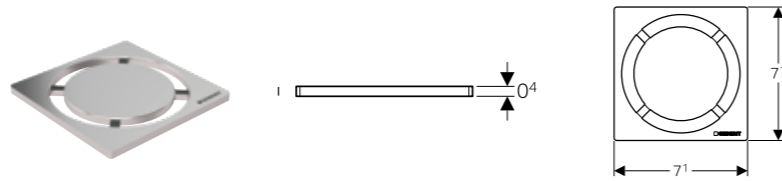

Circle

→ 154.311.00.1
Stainless steel brushed
Material: Stainless steel