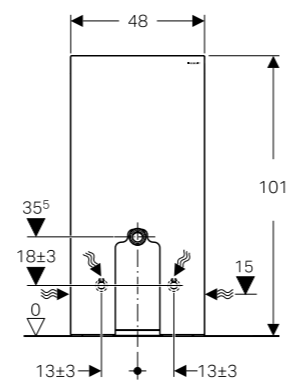

Geberit Monolith Puro

White

→ 131.174.SF.1
6L/3L (SEA)

→ 131.172.SF.1
4.5L/3L (SG)

Black

→ 131.174.SG.1
6L/3L (SEA)

→ 131.172.SG.1
4.5L/3L (SG)

Red

→ 131.174.SO.1
6L/3L (SEA)

→ 131.172.SO.1
4.5L/3L (SG)

Ocean breeze

→ 131.174.SX.1
6L/3L (SEA)

→ 131.172.SX.1
4.5L/3L (SG)

Deep sea

→ 131.174.SY.1
6L/3L (SEA)

→ 131.172.SY.1
4.5L/3L (SG)

Blossom

→ 131.174.SU.1
6L/3L (SEA)

Bamboo

→ 131.174.SV.1
6L/3L (SEA)

→ Geberit Monolith in new sand grey colour with Geberit iCon wall-hung WC