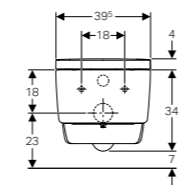

GEBERIT AQUACLEAN SHOWER TOILETS

Geberit AquaClean Mera

- → 146.214.11.1 Comfort, White alpine
- → 146.214.21.1 Comfort, Bright-chrome plated
- → 146.204.11.1 Classic, White alpine
- → 146.204.21.1 Classic, Bright-chrome plated

Geberit AquaClean Wall Mounted Control Panel

- → 147.038.SI.1 White glass
- → 147.038.SJ.1 Black glass

DESIGN PLUS
powered by: ISH

GEBERIT AQUACLEAN SHOWER TOILETS

Geberit AquaClean Sela

- → 146.224.11.1 White alpine
- → 146.224.21.1 Bright-chrome plated

Geberit AquaClean Wall Mounted Control Panel

- → 147.041.SI.1 White glass
- → 147.041.SJ.1 Black glass

GEBERIT AQUACLEAN MERA FEATURES:

↑
ODOUR EXTRACTION UNIT
Unpleasant odours are absorbed at once in the interior of the WC ceramic appliance by the automatically starting, low-noise odour extraction unit and then eliminated through a ceramic honeycomb filter.

↑
DRYER
The dryer arm aligns itself automatically for optimum drying at the last position of the spray arm.

↑
HEATING THE WC SEAT
The ergonomically optimised WC seat made of high-quality thermoset is equipped with an integrated heating element. Thanks to the proximity sensor, the WC seat waits until someone approaches before heating up.

← **ORIENTATION LIGHT**
A discreet light catches your eye and helps you orient yourself at night. Activated by proximity sensor, it lights up in one of seven selectable colour tones and five brightness levels.

GEBERIT AQUACLEAN SELA FEATURES:

↑
TURBOFLUSH TECHNOLOGY
The innovative TurboFlush technology is based on a flow-optimized rimless ceramic pan. This way, the shower toilet can be flushed at any time without any disturbing sounds – even at night.