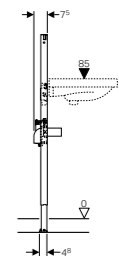

ACCESSORIES FOR SENSOR TAP & MIXER

Duofix Element for Washbasin

For Deck-mounted tap

→ 111.553.00.1
Height: 112cm
Deck-mounted tap
With concealed function box