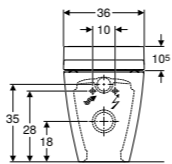

→ Geberit AquaClean Tuma floor-standing