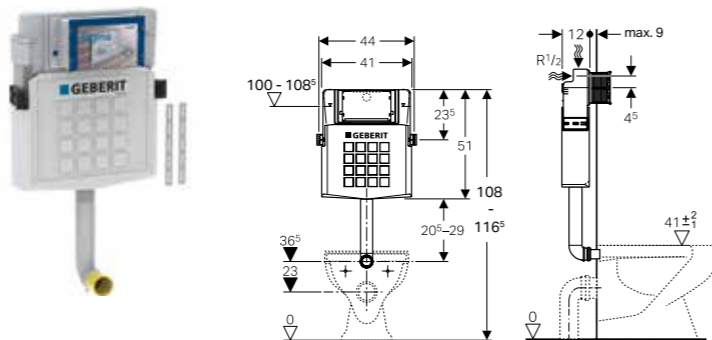

Sigma Concealed Cistern

Thickness: 120mm
Height: 1,080mm

- → 224.320.00.1 6/3L (HK Project)
- → 224.326.00.1 4.5/3L

GEBERIT SIGMA ACTUATOR PLATES

Sigma80

Flush technology:
dual flush, infrared

→ 116.090.SG.1
Plate: Black glass
Material: Glass

→ 116.090.SM.1
Plate: Reflective glass
Material: Glass

* Installation set required -
→ Art no: 115.861.00.1
Extension cable -
→ Art no: 241.831.00.1

Sigma70

Flush technology:
dual flush

→ 115.620.FW.1
Plate: Stainless steel brushed
Material: Stainless steel

→ 115.620.SI.1
Plate: White glass
Material: Glass

→ 115.620.SJ.1
Plate: Black glass
Material: Glass

→ 115.620.JK.1
Plate: Lava glass
Material: Glass

→ 115.620.JL.1
Plate: Sand grey glass
Material: Glass

→ 115.620.00.1
Plate: Customisable

Sigma60

Flush technology:
dual flush

→ 115.640.GH.1
Buttons: Brushed chrome,
easy-to-clean coated
Frame: Bright chrome
Stripes: Bright chrome
Material: Die-cast zinc

→ 115.640.SI.1
Buttons: White glass
Frame: Bright chrome
Stripes: Mirrored
Material: Glass, Die-cast zinc

→ 115.640.SJ.1
Buttons: Black glass
Frame: Bright chrome
Stripes: Mirrored
Material: Glass, Die-cast zinc

→ 115.640.JK.1
Buttons: Lava glass
Frame: Bright chrome
Stripes: Mirrored
Material: Glass, Die-cast zinc

→ 115.640.JL.1
Buttons: Sand grey glass
Frame: Bright chrome
Stripes: Mirrored
Material: Glass, Die-cast zinc

* Installation set required -
→ Art no: 243.168.00.1

* Brushed chrome cover frame:
→ Art no: 115.641.GH.1 (easy-to-clean)
→ Art no: 115.641.21.1