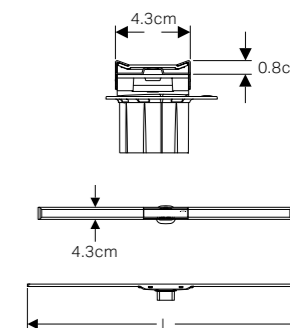

GEBERIT CLEANLINE SHOWER CHANNEL

CleanLine20

Polished, brushed metal
Material: Stainless steel

→ **154.450.KS.1**
Length: 30 - 90cm

→ **154.451.KS.1**
Length: 30 - 130cm