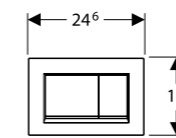

Sigma30

Flush technology:
dual flush

 → 115.883.01.1 Plate & Buttons: Matt white Stripes: White Material: Plastic, Easy-to-clean coated	 → 115.883.16.1 Plate & Buttons: Matt black Stripes: Black Material: Plastic, Easy-to-clean coated	 → 115.883.JT.1 Plate & Buttons: Matt white Stripes: Bright chrome Material: Plastic, Easy-to-clean coated	 → 115.883.KK.1 Plate & Buttons: White Stripes: Gold Material: Plastic	 → 115.883.KH.1 Plate & Buttons: Bright chrome Stripes: Matt chrome Material: Plastic
 → 115.883.11.1 Plate & Buttons: White Stripes: Matt white Material: Plastic, Easy-to-clean coated	 → 115.883.DW.1 Plate & Buttons: Black Stripes: Matt Black Material: Plastic, Easy-to-clean coated	 → 115.883.KN.1 Plate & Buttons: Matt chrome Stripes: Bright chrome Material: Plastic	 → 115.883.KL.1 Plate: White Buttons: Matt chrome Stripes: Matt chrome Material: Plastic	
 → 115.883.14.1 Plate & Buttons: Matt black Stripes: Bright chrome Material: Plastic, Easy-to-clean coated	 → 115.883.JQ.1 Plate & Buttons: Matt chrome Stripes: Bright chrome Material: Plastic, Easy-to-clean coated	 → 115.883.KJ.1 Plate & Buttons: White Stripes: Bright chrome Material: Plastic	 → 115.883.KM.1 Plate & Buttons: Black Stripes: Bright chrome Material: Plastic