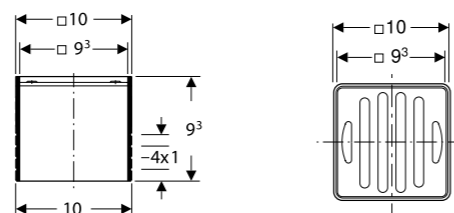

Grating for Floor Collector Drain

→ **388.009.00.1**
Outlet: 75mm, H150mm
Material: PE-HD
For cross-floor installation

Adapter to PVC

→ **154.297.00.1**
Size: D40
Material: PE

→ **154.298.00.1**
Size: D50
Material: PE