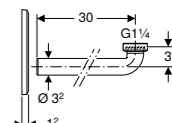

→ 116.426.11.1
White alpine
For concealed function box and concealed trap