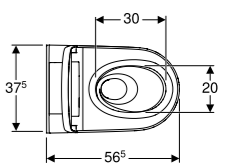

GEBERIT AQUACLEAN SHOWER TOILETS

Geberit AquaClean Mera

- → 146.214.11.1 Comfort, White alpine
- → 146.214.21.1 Comfort, Bright-chrome plated
- → 146.204.11.1 Classic, White alpine
- → 146.204.21.1 Classic, Bright-chrome plated

Geberit AquaClean Wall Mounted Control Panel

- → 147.038.SI.1 White glass
- → 147.038.SJ.1 Black glass

DESIGN PLUS
powered by: ISH

GEBERIT AQUACLEAN SHOWER TOILETS

Geberit AquaClean Sela

- → 146.224.11.1 White alpine
- → 146.224.21.1 Bright-chrome plated

Geberit AquaClean Wall Mounted Control Panel

- → 147.041.SI.1 White glass
- → 147.041.SJ.1 Black glass

GEBERIT AQUACLEAN MERA FEATURES:

↑
ODOUR EXTRACTION UNIT
Unpleasant odours are absorbed at once in the interior of the WC ceramic appliance by the automatically starting, low-noise odour extraction unit and then eliminated through a ceramic honeycomb filter.

↑
DRYER
The dryer arm aligns itself automatically for optimum drying at the last position of the spray arm.

↑
HEATING THE WC SEAT
The ergonomically optimised WC seat made of high-quality thermoset is equipped with an integrated heating element. Thanks to the proximity sensor, the WC seat waits until someone approaches before heating up.

← **ORIENTATION LIGHT**
A discreet light catches your eye and helps you orient yourself at night. Activated by proximity sensor, it lights up in one of seven selectable colour tones and five brightness levels.

GEBERIT AQUACLEAN SELA FEATURES:

↑
TURBOFLUSH TECHNOLOGY
The innovative TurboFlush technology is based on a flow-optimized rimless ceramic pan. This way, the shower toilet can be flushed at any time without any disturbing sounds – even at night.