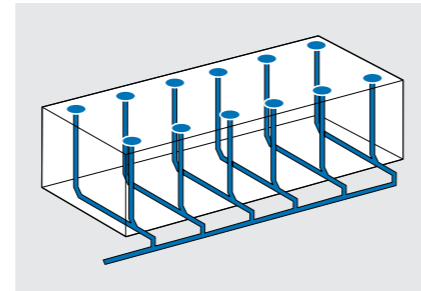

GEBERIT ROOF DRAINAGE SYSTEM

THE EFFECTIVE RAIN SOLUTION

↑
Conventional roof drainage system