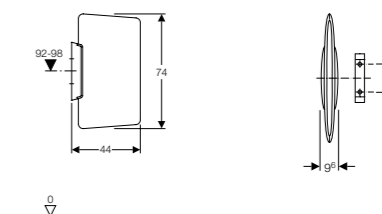

GEBERIT URINAL DIVISION PANEL

Urinal Division Panel

→ 115.201.11.1
White alpine
Material: Plastic