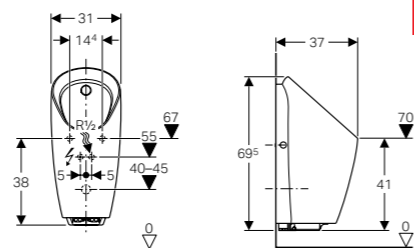

GEBERIT URINAL

Preda Urinal

With Integrated Sensor

→ 116.072.00.1
White alpine