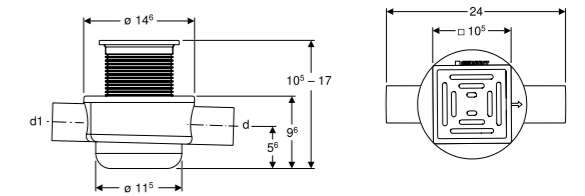

Slotted Grating

→ 388.012.00.1
Material: PE-HD