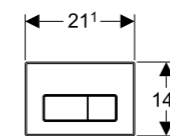

GEBERIT KAPPA ACTUATOR PLATES

Kappa50

Flush technology:
dual flush

→ 115.258.00.1
Plate: Stainless steel brushed
Buttons: Stainless steel brushed
Material: Stainless steel