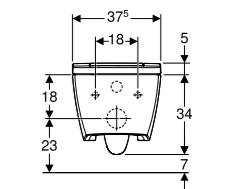

GEBERIT AQUACLEAN SHOWER TOILETS

Geberit AquaClean Mera

- → 146.214.11.1 Comfort, White alpine
- → 146.214.21.1 Comfort, Bright-chrome plated
- → 146.204.11.1 Classic, White alpine
- → 146.204.21.1 Classic, Bright-chrome plated

Geberit AquaClean Wall Mounted Control Panel

- → 147.038.SI.1 White glass
- → 147.038.SJ.1 Black glass

DESIGN PLUS
powered by: ISH

GEBERIT AQUACLEAN SHOWER TOILETS

Geberit AquaClean Sela

- → 146.224.11.1 White alpine
- → 146.224.21.1 Bright-chrome plated

Geberit AquaClean Wall Mounted Control Panel

- → 147.041.SI.1 White glass
- → 147.041.SJ.1 Black glass

GEBERIT AQUACLEAN MERA FEATURES:

↑
ODOUR EXTRACTION UNIT
Unpleasant odours are absorbed at once in the interior of the WC ceramic appliance by the automatically starting, low-noise odour extraction unit and then eliminated through a ceramic honeycomb filter.

↑
DRYER
The dryer arm aligns itself automatically for optimum drying at the last position of the spray arm.

↑
HEATING THE WC SEAT
The ergonomically optimised WC seat made of high-quality thermoset is equipped with an integrated heating element. Thanks to the proximity sensor, the WC seat waits until someone approaches before heating up.

← **ORIENTATION LIGHT**
A discreet light catches your eye and helps you orient yourself at night. Activated by proximity sensor, it lights up in one of seven selectable colour tones and five brightness levels.

GEBERIT AQUACLEAN SELA FEATURES:

↑
TURBOFLUSH TECHNOLOGY
The innovative TurboFlush technology is based on a flow-optimized rimless ceramic pan. This way, the shower toilet can be flushed at any time without any disturbing sounds – even at night.