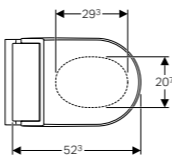

→ Geberit AquaClean Tuma floor-standing