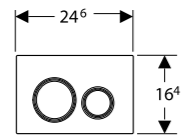

Sigma21

Flush technology:
dual flush

→ **115.650.00.1**
Plate & Buttons: Customisable
Ring: Red gold
Material: Die-cast zinc