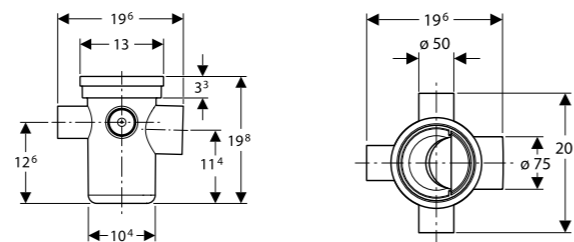

GEBERIT FLOOR COLLECTOR DRAIN

Floor Collector Drain

→ **388.001.00.1**
Outlet: 75mm, H198mm
Material: PE-HD

→ **388.007.00.1**
Outlet: 75mm, H150mm
Material: PE-HD