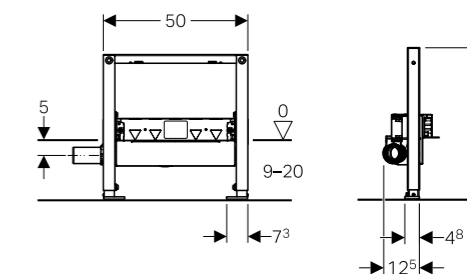

→ **111.593.00.1**
Discharge outlet: 40mm