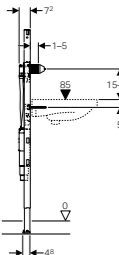

→ 111.562.00.1
Height: 130cm
Wall-mounted tap
With concealed function box and concealed trap