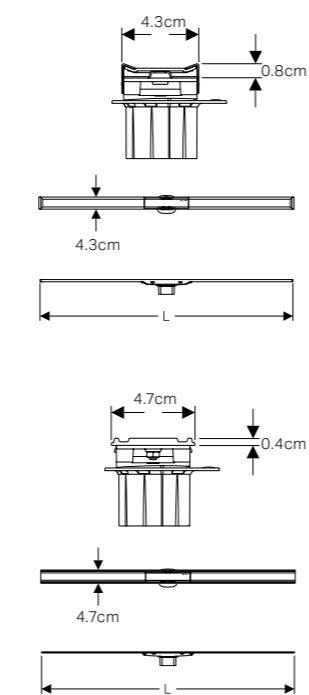

For Thin Floor

Brushed metal
Material: Stainless steel

→ **154.458.00.1**
Length: 30 - 90cm

→ **154.459.00.1**
Length: 30 - 130cm