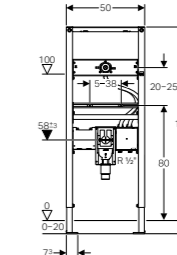

→ 111.562.00.1
Height: 130cm
Wall-mounted tap
With concealed function box and concealed trap