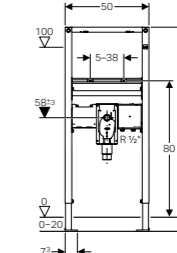

→ 111.563.00.1
Height: 112cm
Deck-mounted tap
With concealed function box and concealed trap