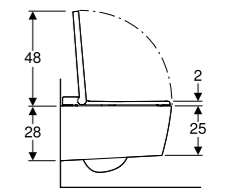

GEBERIT AQUACLEAN SHOWER TOILETS

Geberit AquaClean Mera

- → 146.214.11.1 Comfort, White alpine
- → 146.214.21.1 Comfort, Bright-chrome plated
- → 146.204.11.1 Classic, White alpine
- → 146.204.21.1 Classic, Bright-chrome plated

Geberit AquaClean Wall Mounted Control Panel

- → 147.038.SI.1 White glass
- → 147.038.SJ.1 Black glass

DESIGN PLUS
powered by: ISH

GEBERIT AQUACLEAN SHOWER TOILETS

Geberit AquaClean Sela

- → 146.224.11.1 White alpine
- → 146.224.21.1 Bright-chrome plated

Geberit AquaClean Wall Mounted Control Panel

- → 147.041.SI.1 White glass
- → 147.041.SJ.1 Black glass

GEBERIT AQUACLEAN MERA FEATURES:

↑
ODOUR EXTRACTION UNIT
Unpleasant odours are absorbed at once in the interior of the WC ceramic appliance by the automatically starting, low-noise odour extraction unit and then eliminated through a ceramic honeycomb filter.

↑
DRYER
The dryer arm aligns itself automatically for optimum drying at the last position of the spray arm.

↑
HEATING THE WC SEAT
The ergonomically optimised WC seat made of high-quality thermoset is equipped with an integrated heating element. Thanks to the proximity sensor, the WC seat waits until someone approaches before heating up.

← **ORIENTATION LIGHT**
A discreet light catches your eye and helps you orient yourself at night. Activated by proximity sensor, it lights up in one of seven selectable colour tones and five brightness levels.

GEBERIT AQUACLEAN SELA FEATURES:

↑
TURBOFLUSH TECHNOLOGY
The innovative TurboFlush technology is based on a flow-optimized rimless ceramic pan. This way, the shower toilet can be flushed at any time without any disturbing sounds – even at night.