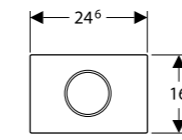

GEBERIT SIGMA ACTUATOR PLATES

Sigma10

Flush technology:
dual flush, infrared

→ **115.907.KH.1** (mains)
→ **115.908.KH.1** (battery)
Plate: Bright chrome
Ring: Matt chrome
Material: Plastic