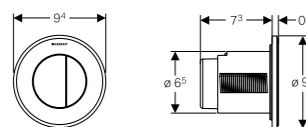

Pneumatic Type 10

Flush technology:
dual flush

→ **116.055.KH.1**
Collar & Buttons: Bright chrome
Ring: Matt chrome
Material: Plastic