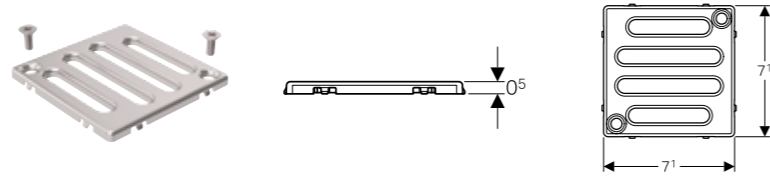

GEBERIT FLOOR DRAINS

Floor Drain Grating

Lockable

→ 154.310.00.1
Stainless steel brushed
Material: Stainless steel