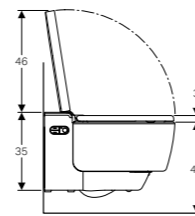

GEBERIT AQUACLEAN SHOWER TOILETS

Geberit AquaClean Mera

- → 146.214.11.1 Comfort, White alpine
- → 146.214.21.1 Comfort, Bright-chrome plated
- → 146.204.11.1 Classic, White alpine
- → 146.204.21.1 Classic, Bright-chrome plated

Geberit AquaClean Wall Mounted Control Panel

- → 147.038.SI.1 White glass
- → 147.038.SJ.1 Black glass

DESIGN PLUS
powered by: ISH

GEBERIT AQUACLEAN SHOWER TOILETS

Geberit AquaClean Sela

- → 146.224.11.1 White alpine
- → 146.224.21.1 Bright-chrome plated

Geberit AquaClean Wall Mounted Control Panel

- → 147.041.SI.1 White glass
- → 147.041.SJ.1 Black glass

GEBERIT AQUACLEAN MERA FEATURES:

↑
ODOUR EXTRACTION UNIT
Unpleasant odours are absorbed at once in the interior of the WC ceramic appliance by the automatically starting, low-noise odour extraction unit and then eliminated through a ceramic honeycomb filter.

↑
DRYER
The dryer arm aligns itself automatically for optimum drying at the last position of the spray arm.

↑
HEATING THE WC SEAT
The ergonomically optimised WC seat made of high-quality thermoset is equipped with an integrated heating element. Thanks to the proximity sensor, the WC seat waits until someone approaches before heating up.

← **ORIENTATION LIGHT**
A discreet light catches your eye and helps you orient yourself at night. Activated by proximity sensor, it lights up in one of seven selectable colour tones and five brightness levels.

GEBERIT AQUACLEAN SELA FEATURES:

↑
TURBOFLUSH TECHNOLOGY
The innovative TurboFlush technology is based on a flow-optimized rimless ceramic pan. This way, the shower toilet can be flushed at any time without any disturbing sounds – even at night.