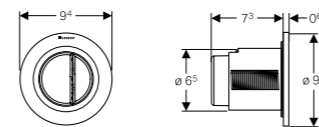

Pneumatic Type 01

Flush technology:
dual flush

→ **116.042.11.1**
Collar: White alpine
Buttons: White alpine
Material: Plastic