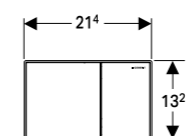

Sigma60

Flush technology:
dual flush

→ 115.640.GH.1
Buttons: Brushed chrome,
easy-to-clean coated
Frame: Bright chrome
Stripes: Bright chrome
Material: Die-cast zinc