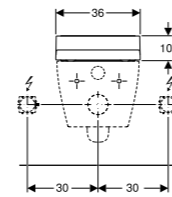

→ Geberit AquaClean Tuma floor-standing