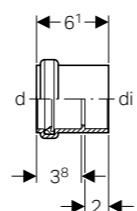

Adapter to PVC

→ **154.297.00.1**
Size: D40
Material: PE