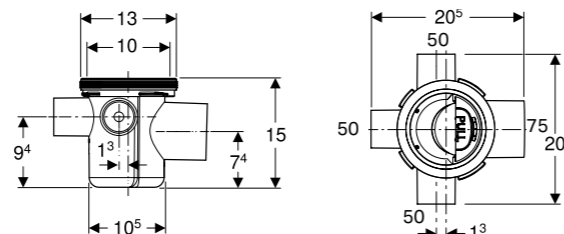

→ **388.008.00.1**
Outlet: 75mm, H150mm
Material: PE-HD
For cross-floor installation