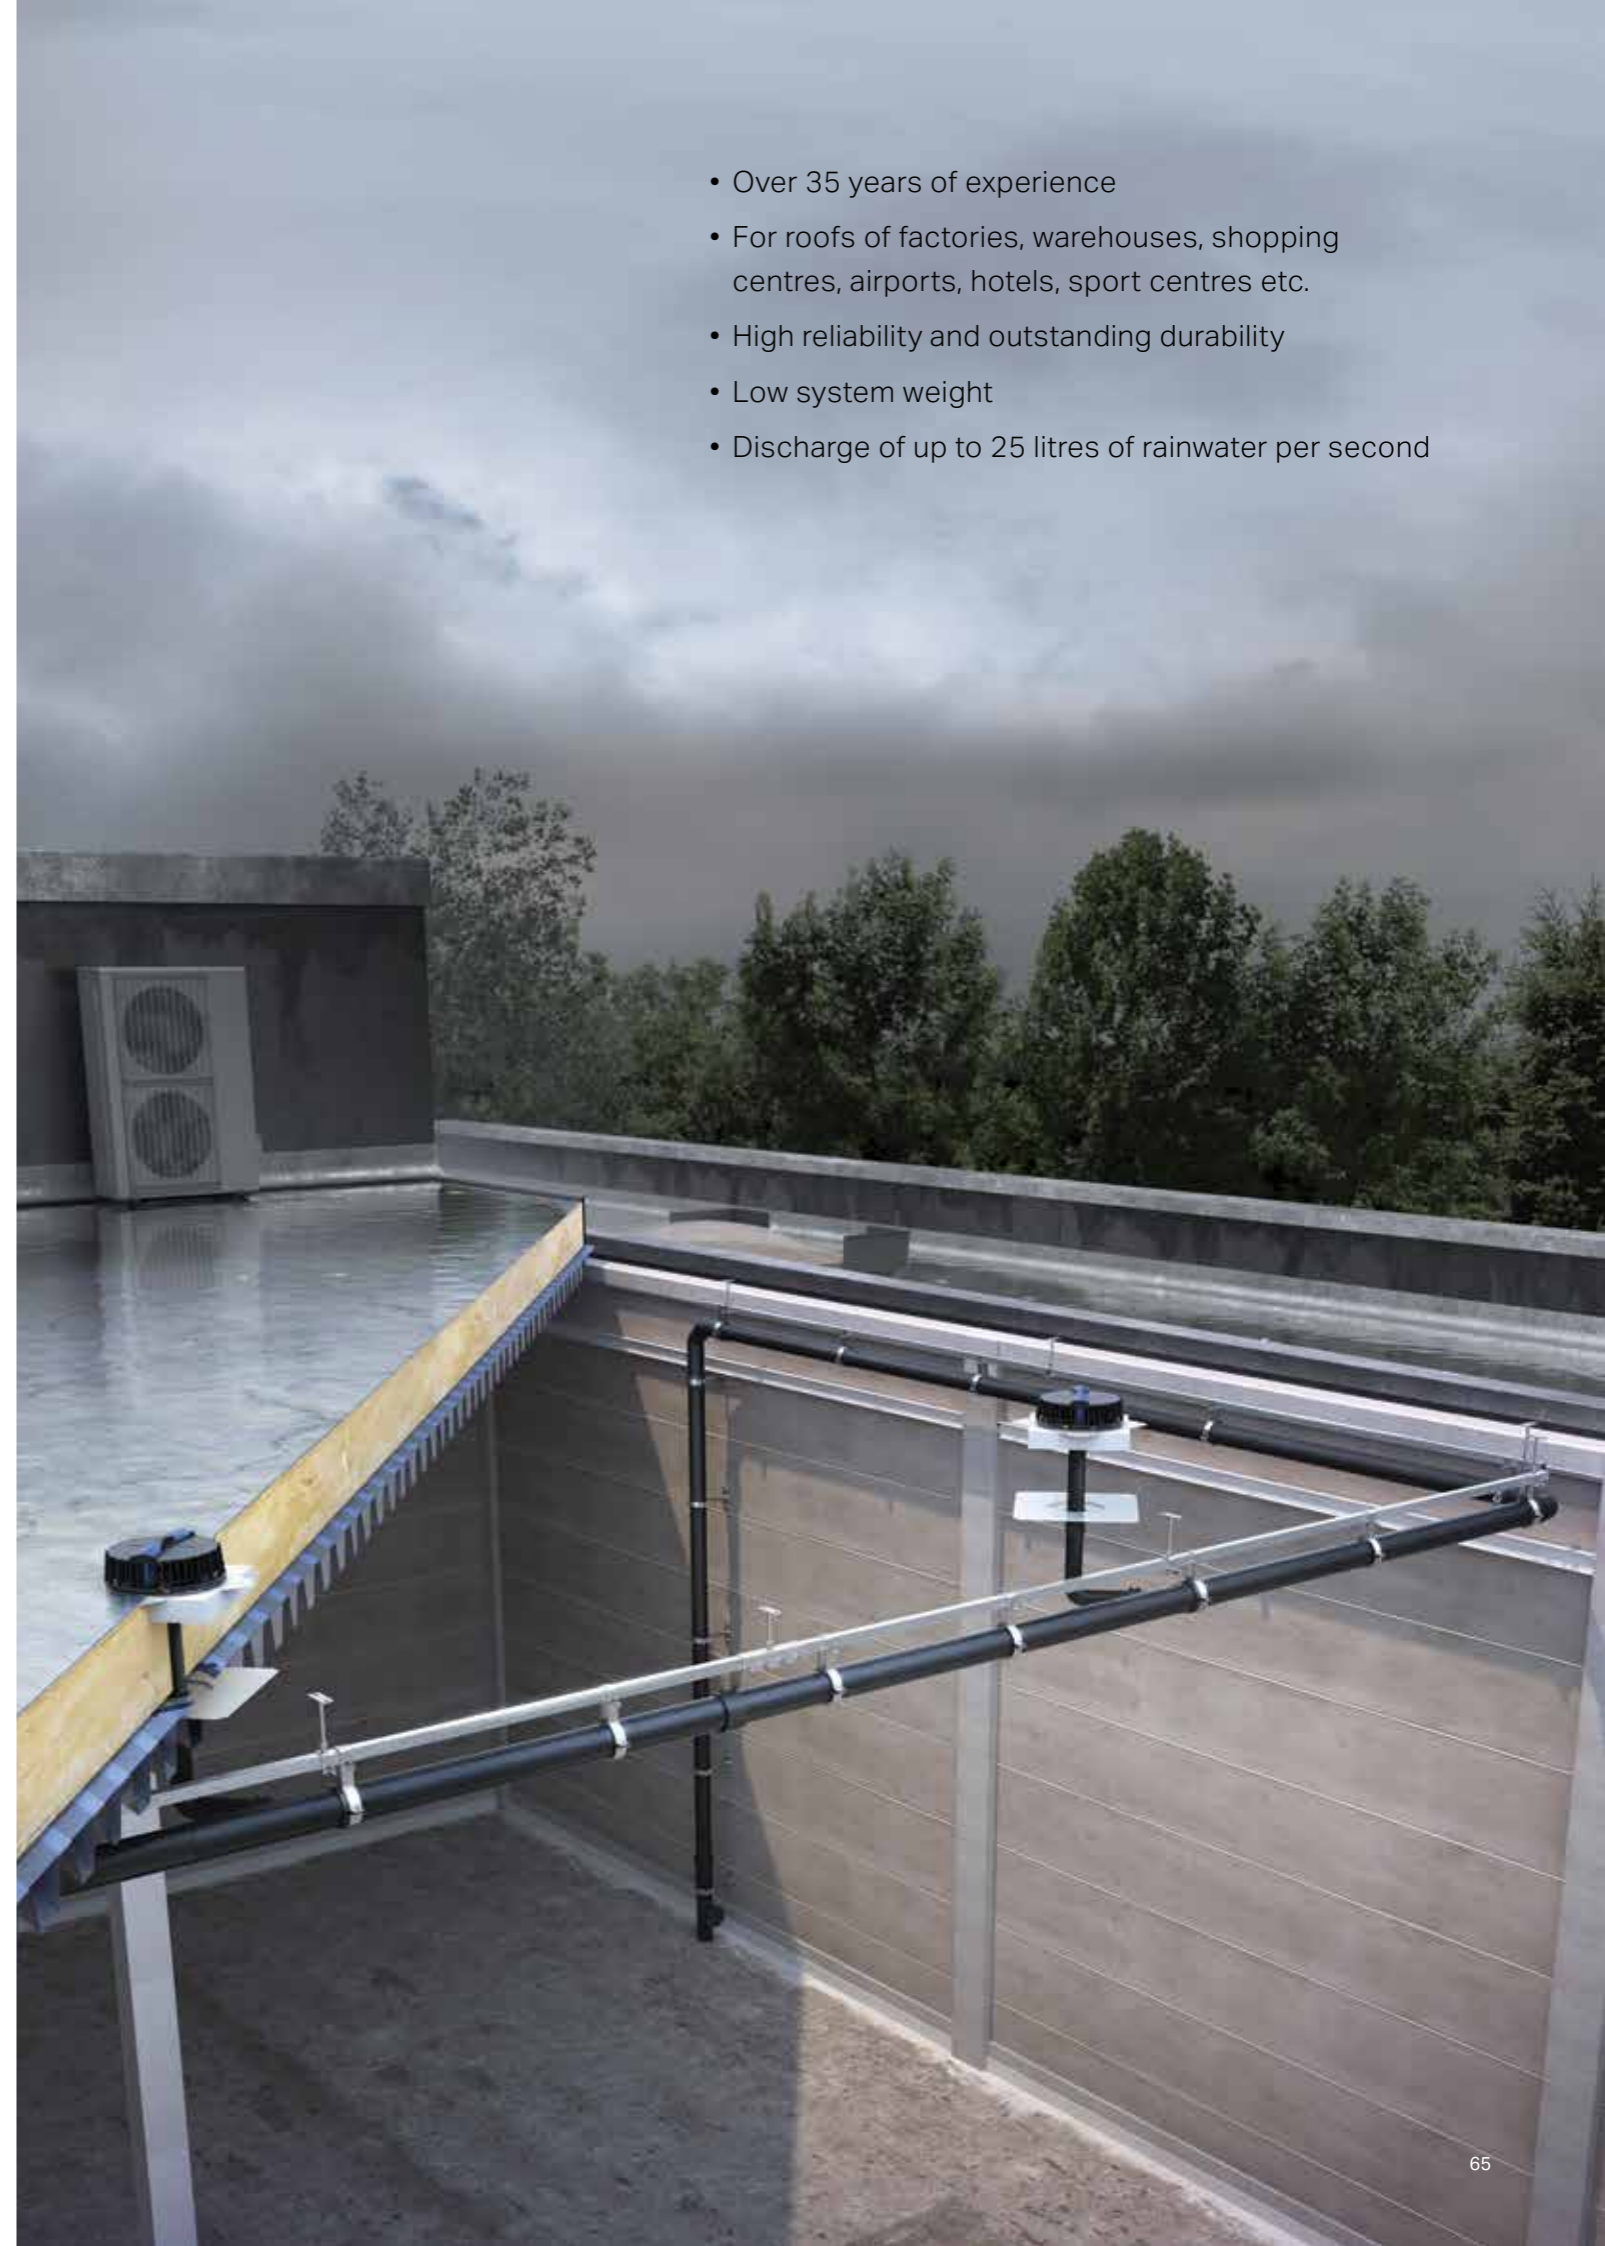

10 GOOD REASONS TO GO FOR GEBERIT PLUVIA

- Wide range of applications
- Space-saving
- Less downpipes
- Cost-saving installation
- Less work on-site
- Functions as a syphonic system
- Large areas can be drained through a single discharge stack
- Small pipe diameter
- Less underground pipes, less manholes
- Outlets for all rooftypes

- Over 35 years of experience
- For roofs of factories, warehouses, shopping centres, airports, hotels, sport centres etc.
- High reliability and outstanding durability
- Low system weight
- Discharge of up to 25 litres of rainwater per second