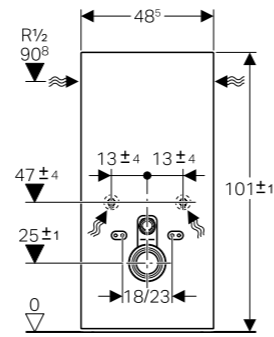

GEBERIT MONOLITH

Geberit Monolith

White

→ 131.021.SI.5
6L/3L (SEA)

Black

→ 131.021.SJ.6
6L/3L (SEA)

Sand Grey

→ 131.021.JL.5
6L/3L (SEA)

Mint

→ 131.021.SL.5
6L/3L (SEA)

Lava

→ 131.021.JK.5
6L/3L (SEA)