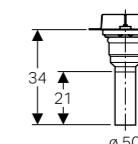

Without waste trap

for cross-floor installation

→ **154.153.00.1**

Outlet diameter: 50mm