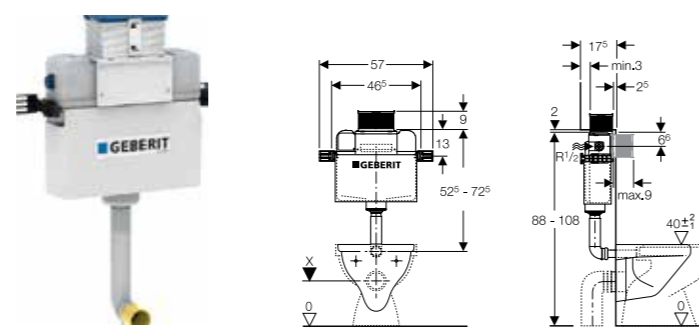

## Kappa Concealed Cistern

Thickness: 150mm  
Height: 820mm

- 224.360.00.1 6/3L (HK Project)
- 224.364.00.1 4.5/3L (SG)

Thickness: 150mm  
Height: 880 - 1,080mm

- 224.361.00.1 4.5/3L (MY / ID / SG)