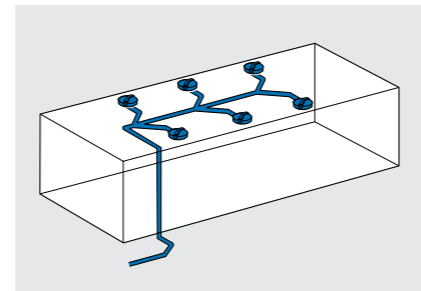

↑
Geberit Pluvia syphonic roof drainage system