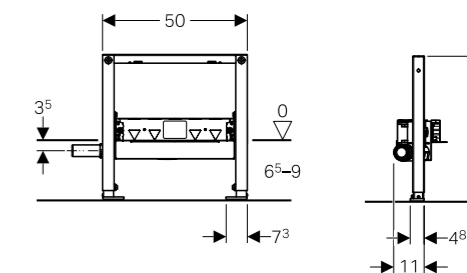

GEBERIT FLOOR COLLECTOR DRAIN

Floor Collector Drain

→ **388.001.00.1**
Outlet: 75mm, H198mm
Material: PE-HD

→ **388.007.00.1**
Outlet: 75mm, H150mm
Material: PE-HD

→ **388.008.00.1**
Outlet: 75mm, H150mm
Material: PE-HD
For cross-floor installation

Grating for Floor Collector Drain

→ **388.009.00.1**
Outlet: 75mm, H150mm
Material: PE-HD
For cross-floor installation

Adapter to PVC

→ **154.297.00.1**
Size: D40
Material: PE

→ **154.298.00.1**
Size: D50
Material: PE

GEBERIT WALL DRAIN

Duofix Wall Drain, Half Frame

→ **111.591.00.1**
Discharge outlet: 50mm

→ **111.593.00.1**
Discharge outlet: 40mm

Kombifix Wall Drain

→ **457.534.00.1**
Discharge outlet: 50mm

Wall fastening set required
→ Art no: 111.815.00.1

→ **457.536.00.1**
Discharge outlet: 40mm

Wall fastening set required
→ Art no: 111.815.00.1

Wall Drain Cover

→ **154.335.11.1**
White
Material: Plastic

→ **154.335.21.1**
Bright chrome-plated
Material: Plastic

→ **154.336.FW.1**
→ **154.337.FW.1 (lockable)**
Stainless steel brushed
Material: Stainless steel

→ **154.338.00.1 (frameless)**
→ **154.339.00.1**
Customisable surface