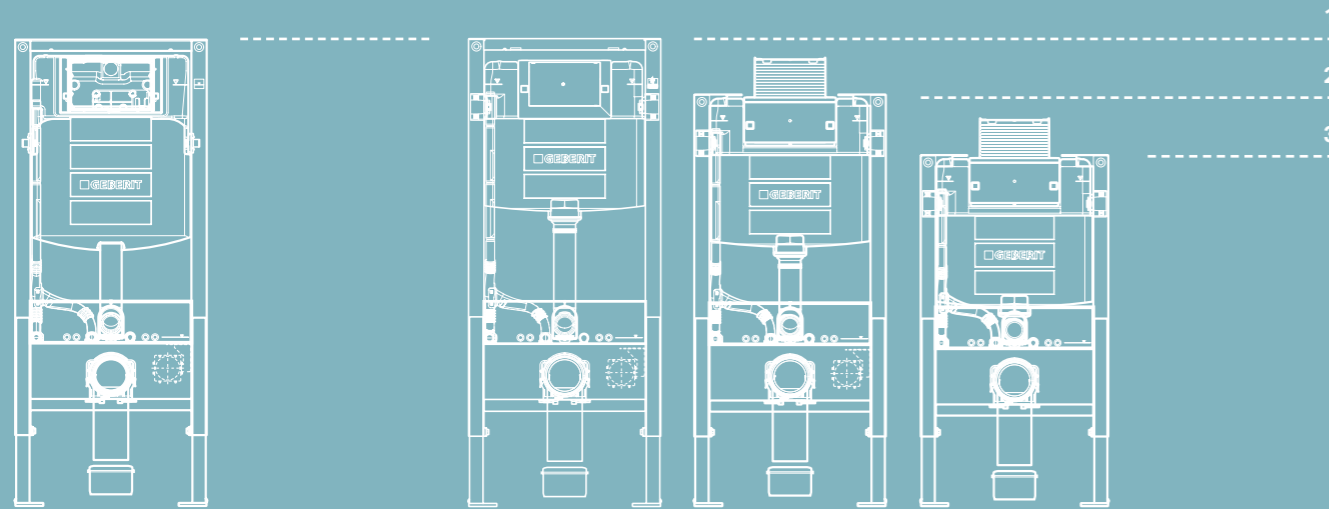

## GEBERIT CONCEALED FLUSH TECHNOLOGY

↑  
Geberit Sigma  
concealed cistern

↑  
Geberit Omega  
concealed cistern

1 Construction height 112 cm. 2 Construction height 98 cm. 3 Construction height 82 cm.

- Number one in the field of sanitary technology in Europe
- Over 50 years experience with concealed cisterns
- Installed more than 70 million times
- At least 25 years guaranteed spare parts availability
- Water-saving
- Load-bearing capacity of 400 kg
- Wide range of designs, functions and installation options
- Odour extraction
- Prepared for electrical connection
- Height-adjustable at installation