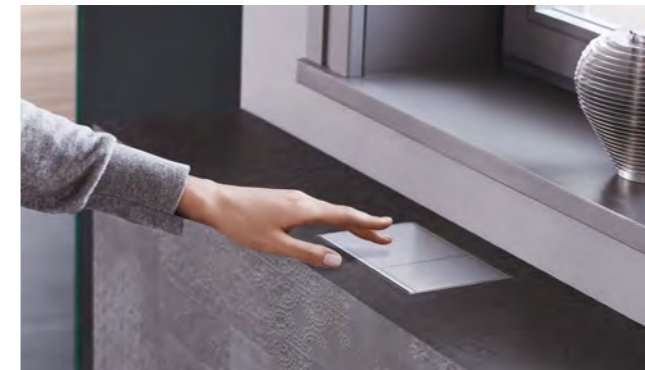

# SMALL AND SMART

The actuator plates from the Geberit Omega series are smaller and therefore ideal for specific bathroom designs. They can be mounted in front of the cistern on the wall or top mounted, an ideal solution if the WC is installed under a window or a low prewall installation with shelf.