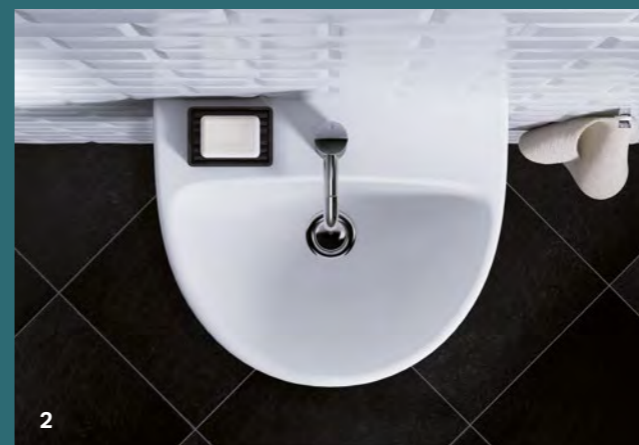

WC  
Geberit Selnova offers a wide range of wall-hung and floor-standing WCs.

MIRROR  
Geberit Option mirror with functional lighting.

ACTUATOR PLATE  
Geberit Omega20.  
Available in different materials and colours.

WC  
Geberit Selnova offers a wide range of wall-hung and floor-standing WCs.

1

WASHBASINS  
Geberit Selnova washbasins are available in different shapes and formats.

## HARMONIOUS BATHROOMS FOR ALL ROOM SIZES

The washbasins from the Geberit Selnova have an evenly rounded basic form. The inspiration behind this is provided by basin radii with an organic, natural shape. The design language of Geberit Selnova is characterised by a naturally soft geometry with gentle curves. The softly curving inner basin and a slim basin edge segue into a large tap hole bench that serves as a storage space. The range of ceramic appliances is rounded off by built-in and under-countertop washbasins.

1 The soft curves of Geberit Selnova are adapted from nature. 2 Slim edge with a smooth transition to the storage space behind. 3 Washbasin solutions with a pedestal to conceal the trap.

SoftClosing

Reduced flush volume