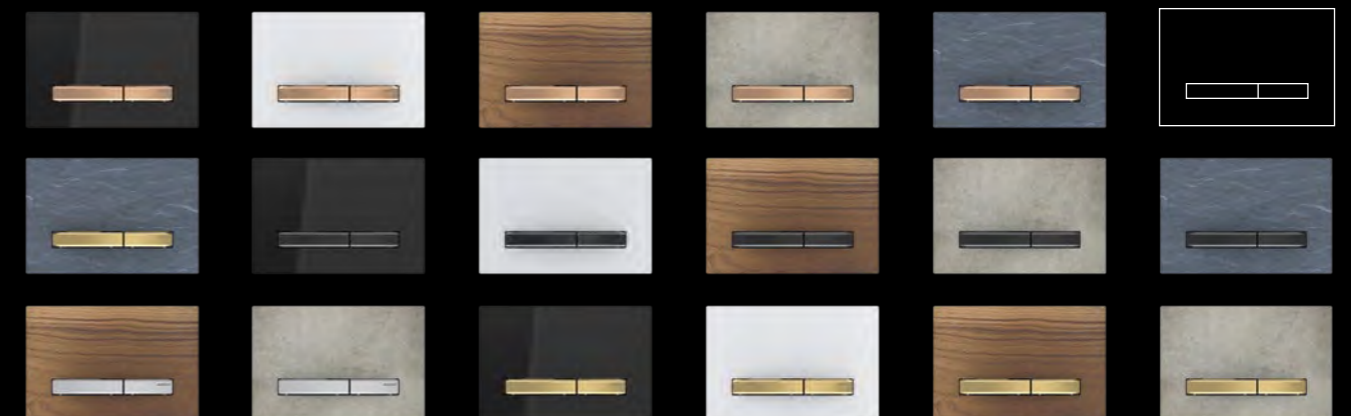

black

white

wood

concrete look

slate

customised