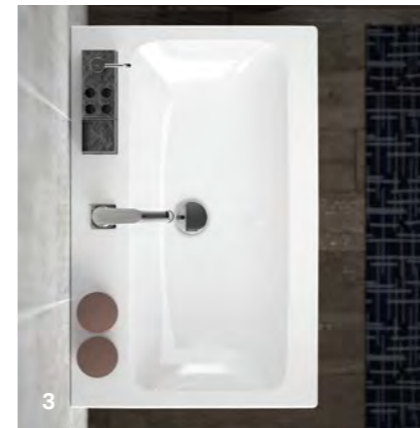

# GEBERIT ICON WASHBASINS

**THE GEBERIT ICON WASHBASINS ARE DEFINED BY CLEAR, GEOMETRIC LINES ALONG THE OUTER CONTOURS**

This flexibility in room design is a unique opportunity to combine sanitaryware, furniture and illuminated mirrors.