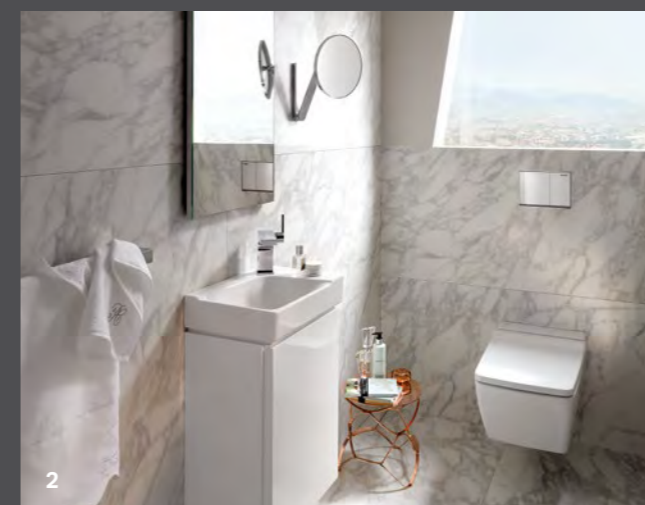

GEBERIT XENO² WASHBASINS

As an expression of the natural clear lines, Geberit Xeno² washbasins have a slightly raised tap hole bench with a narrow platform to the edge of the basin. The absence of overflow holes means that the aesthetics of the inner basin's flowing forms are not disrupted. The clear design statement offers advantages when it comes to hygiene and ease of cleaning too.

1 The soft curved form of the basin appears as an exciting contrast to the clearly geometric outer contour of the washbasins. 2 A clear focus: bathroom furniture and WCs perfectly match the washbasins. 3 The geometric design language of Geberit Xeno² for modern bathroom designs. 4 A slightly raised tap hole bench is a beautiful and convenient design aspect. 5 Exceptional: asymmetrical basin form with shelf at the side and rear. 6 The asymmetrical basin form permits interesting solutions even in small spaces.