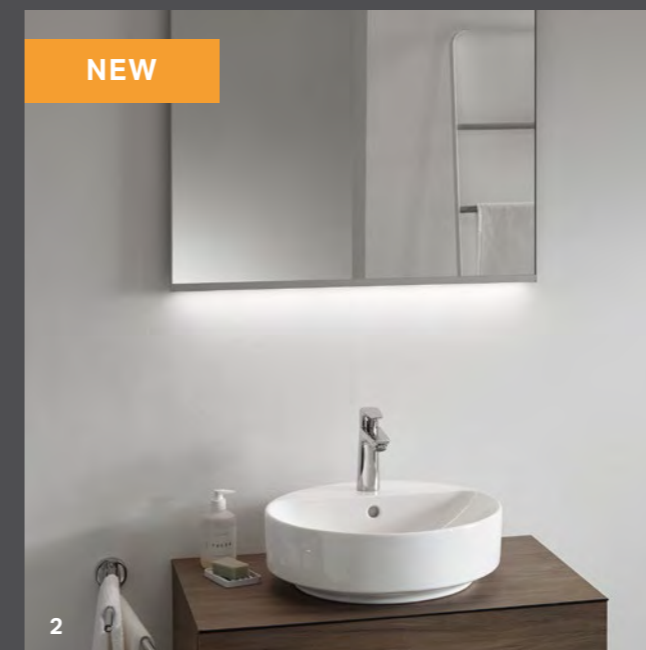

## GLOWING EXAMPLES OF SUCCESSFUL BATHROOM SETTINGS

Illuminated mirror elements and mirror cabinets from Geberit bring the light where you want it while also creating a homely atmosphere thanks to the pleasant lighting. The lighting concept of the new Option Plus mirror is particularly convenient. It provides an optimum illumination of ceiling, face and washbasin area. The lighting can be dimmed with a sensor. An antimist function can be activated if required. Option Plus illuminated mirror elements are available in many different sizes with a width of 40 to 120 cm.