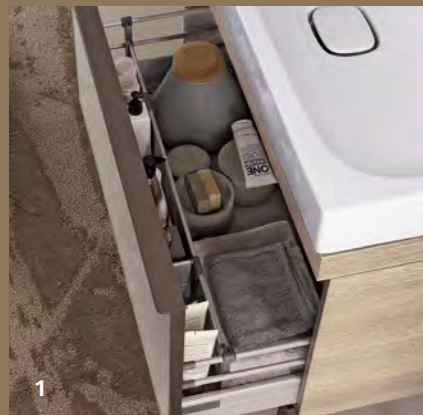

GEBERIT CITTERIO BATHROOM FURNITURE

GENUINE ITALIAN DESIGN GRANDEUR

The generous storage space solutions complement the puristic organic elegance of the Geberit Citterio bathroom ceramics. The design series is synonymous with a distinctive ordered aesthetic.

The finish on the Geberit Citterio washbasin cabinets is as unique as you are. High-quality glass cover plates in shades to match the chosen furniture colour lend the Geberit Citterio bathroom furniture an additional shine. The combination of wood and glass results in an exciting and elegant interplay – rounded off by the door handles in on-trend champagne.

GEBERIT CITTERIO BATHROOM FURNITURE COLOURS

FRONT/ PLATE	BODY	FRONT/ PLATE	BODY	HANDLE/ FEET
taupe glass	oak beige, wood-textured melamine	black glass	oak grey-brown, wood-textured melamine	champagne