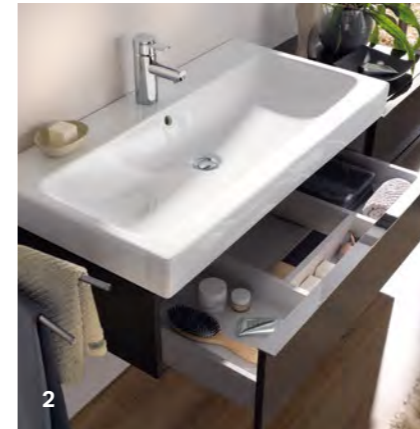

# GEBERIT ICON WASHBASINS

**THE GEBERIT ICON WASHBASINS ARE DEFINED BY CLEAR, GEOMETRIC LINES ALONG THE OUTER CONTOURS**

This flexibility in room design is a unique opportunity to combine sanitaryware, furniture and illuminated mirrors.