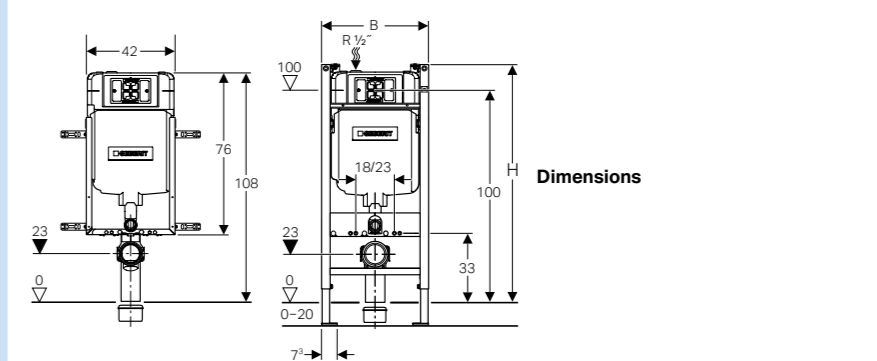

CONCEALED CISTERNS OVERVIEW

AT ONE **GLANCE**

GEBERIT SIGMA

GEBERIT OMEGA

GEBERIT ALPHA

Article number	109.300.00.5	109.791.00.1	110.350.00.5 110.340.00.5 *	110.792.00.1	111.300.00.5	111.796.00.1	111.350.00.5	109.043.00.1	109.050.00.1	109.060.00.1	110.001.00.1	110.011.00.1	110.020.00.1	111.003.00.1	111.030.00.1	111.060.00.1	110.175.00.1 110.174.00.1*	458.176.00.1	Article number
Cistern thickness***	12 cm	8 cm	12 cm	8 cm	12 cm	8 cm	17 cm	12 cm	12 cm	12 cm	12 cm	12 cm	12 cm	12 cm	12 cm	12 cm	8 cm	8 cm	Cistern thickness ***
Cistern height	108 cm	119 cm **	108 cm	109 cm	112 cm	114 cm	112 cm	82 cm	98 cm	106 cm	82 cm	98 cm	106 cm	82 cm	98 cm	112 cm	109 cm	114 cm	Cistern height
For solid construction	x	x	x	x	x	x	x	x	x	x	x	x	x	x	x	x	x	x	For solid construction
For drywall construction					x	x	x							x	x	x		x	For drywall construction
Wall-hung-ready (fixation for wall-hung ceramic included)			x	x	x	x	x				x	x	x	x	x	x	x	x	Wall-hung-ready (fixation for wall-hung ceramic included)
For top actuation								x	x		x	x		x	x				For top actuation
With conduit pipe for Geberit AquaClean			x	x	x	x	x				x	x	x	x	x	x			With conduit pipe for Geberit AquaClean
Tool-free maintenance	x	x	x	x	x	x	x	x	x	x	x	x	x	x	x	x	x	x	Tool-free maintenance
Barrier-free solution							x												Barrier-free solution