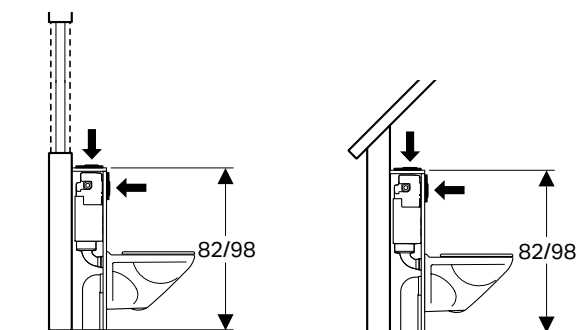

←
LOW-HEIGHT SITUATIONS
Solution for low-height installation with element heights 82 / 98 cm. Choose an Omega cistern.