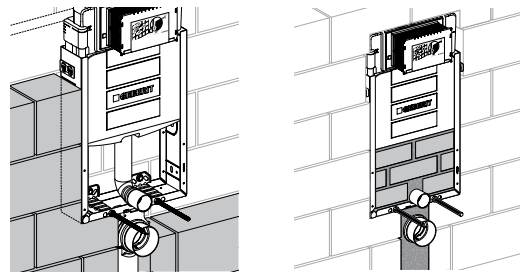

Whether it be under windows or sloping roofs, in a corner or on a free-standing wall, systems and products from Geberit give you practically unlimited possibilities. Installations behind the wall lend elegance and increased space; part-height prewall installations offer additional storage possibilities.

SOLID WALL INSTALLATION

Geberit Kombifix installation elements are exclusively suitable for solid construction. They must be fastened in front of or inside a solid wall and then subsequently brick lined.