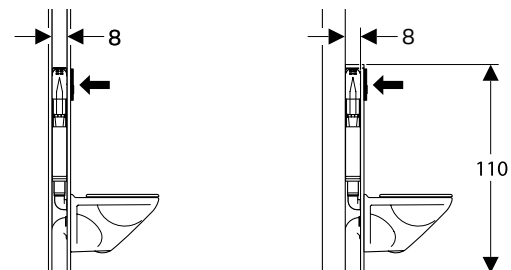

CONCEALED CISTERNS OVERVIEW

AT ONE **GLANCE**

GEBERIT SIGMA

GEBERIT OMEGA

GEBERIT ALPHA

Article number	109.300.00.5	109.791.00.1	110.350.00.5 110.340.00.5 *	110.792.00.1	111.300.00.5	111.796.00.1	111.350.00.5	109.043.00.1	109.050.00.1	109.060.00.1	110.001.00.1	110.011.00.1	110.020.00.1	111.003.00.1	111.030.00.1	111.060.00.1	110.175.00.1 110.174.00.1*	458.176.00.1	Article number
Cistern thickness***	12 cm	8 cm	12 cm	8 cm	12 cm	8 cm	17 cm	12 cm	12 cm	12 cm	12 cm	12 cm	12 cm	12 cm	12 cm	12 cm	8 cm	8 cm	Cistern thickness ***
Cistern height	108 cm	119 cm **	108 cm	109 cm	112 cm	114 cm	112 cm	82 cm	98 cm	106 cm	82 cm	98 cm	106 cm	82 cm	98 cm	112 cm	109 cm	114 cm	Cistern height
For solid construction	x	x	x	x	x	x	x	x	x	x	x	x	x	x	x	x	x	x	For solid construction
For drywall construction					x	x	x							x	x	x		x	For drywall construction
Wall-hung-ready (fixation for wall-hung ceramic included)			x	x	x	x	x				x	x	x	x	x	x	x	x	Wall-hung-ready (fixation for wall-hung ceramic included)
For top actuation								x	x		x	x		x	x				For top actuation
With conduit pipe for Geberit AquaClean			x	x	x	x	x				x	x	x	x	x	x			With conduit pipe for Geberit AquaClean
Tool-free maintenance	x	x	x	x	x	x	x	x	x	x	x	x	x	x	x	x	x	x	Tool-free maintenance
Barrier-free solution							x												Barrier-free solution

←
12 CM CISTERN-THICKNESS
 In the wall or in front of the wall. Flushing actuation from the front. Choose either a Sigma 12 cm cistern, an Omega cistern or an Alpha cistern with the included brackets.