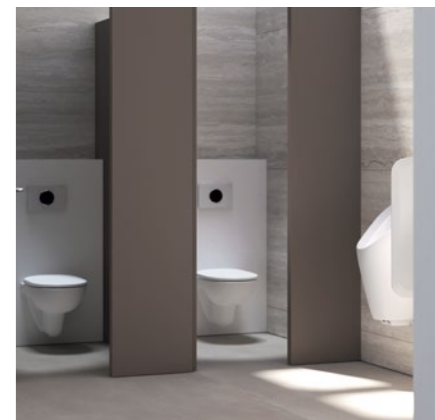

HIGH-TRAFFIC PUBLIC PLACES
If you run a public toilet at a train station, an airport or in a night-club, you go for the vandal-proof actuators made of stainless steel. The infra-red steered actuators that offer a single flush, cleaning automatically after every use, should also be in the centre of attention.