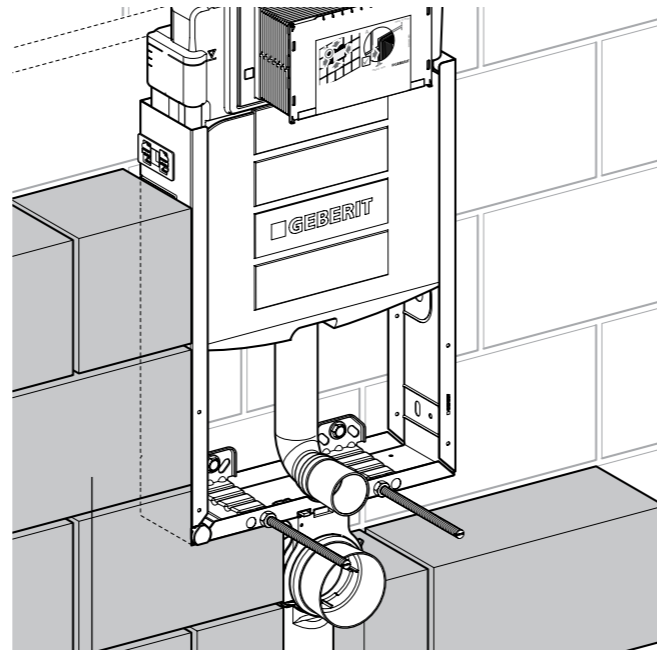

22 **TECHNICAL INFORMATION**
When do you install which cistern? Find the answers.