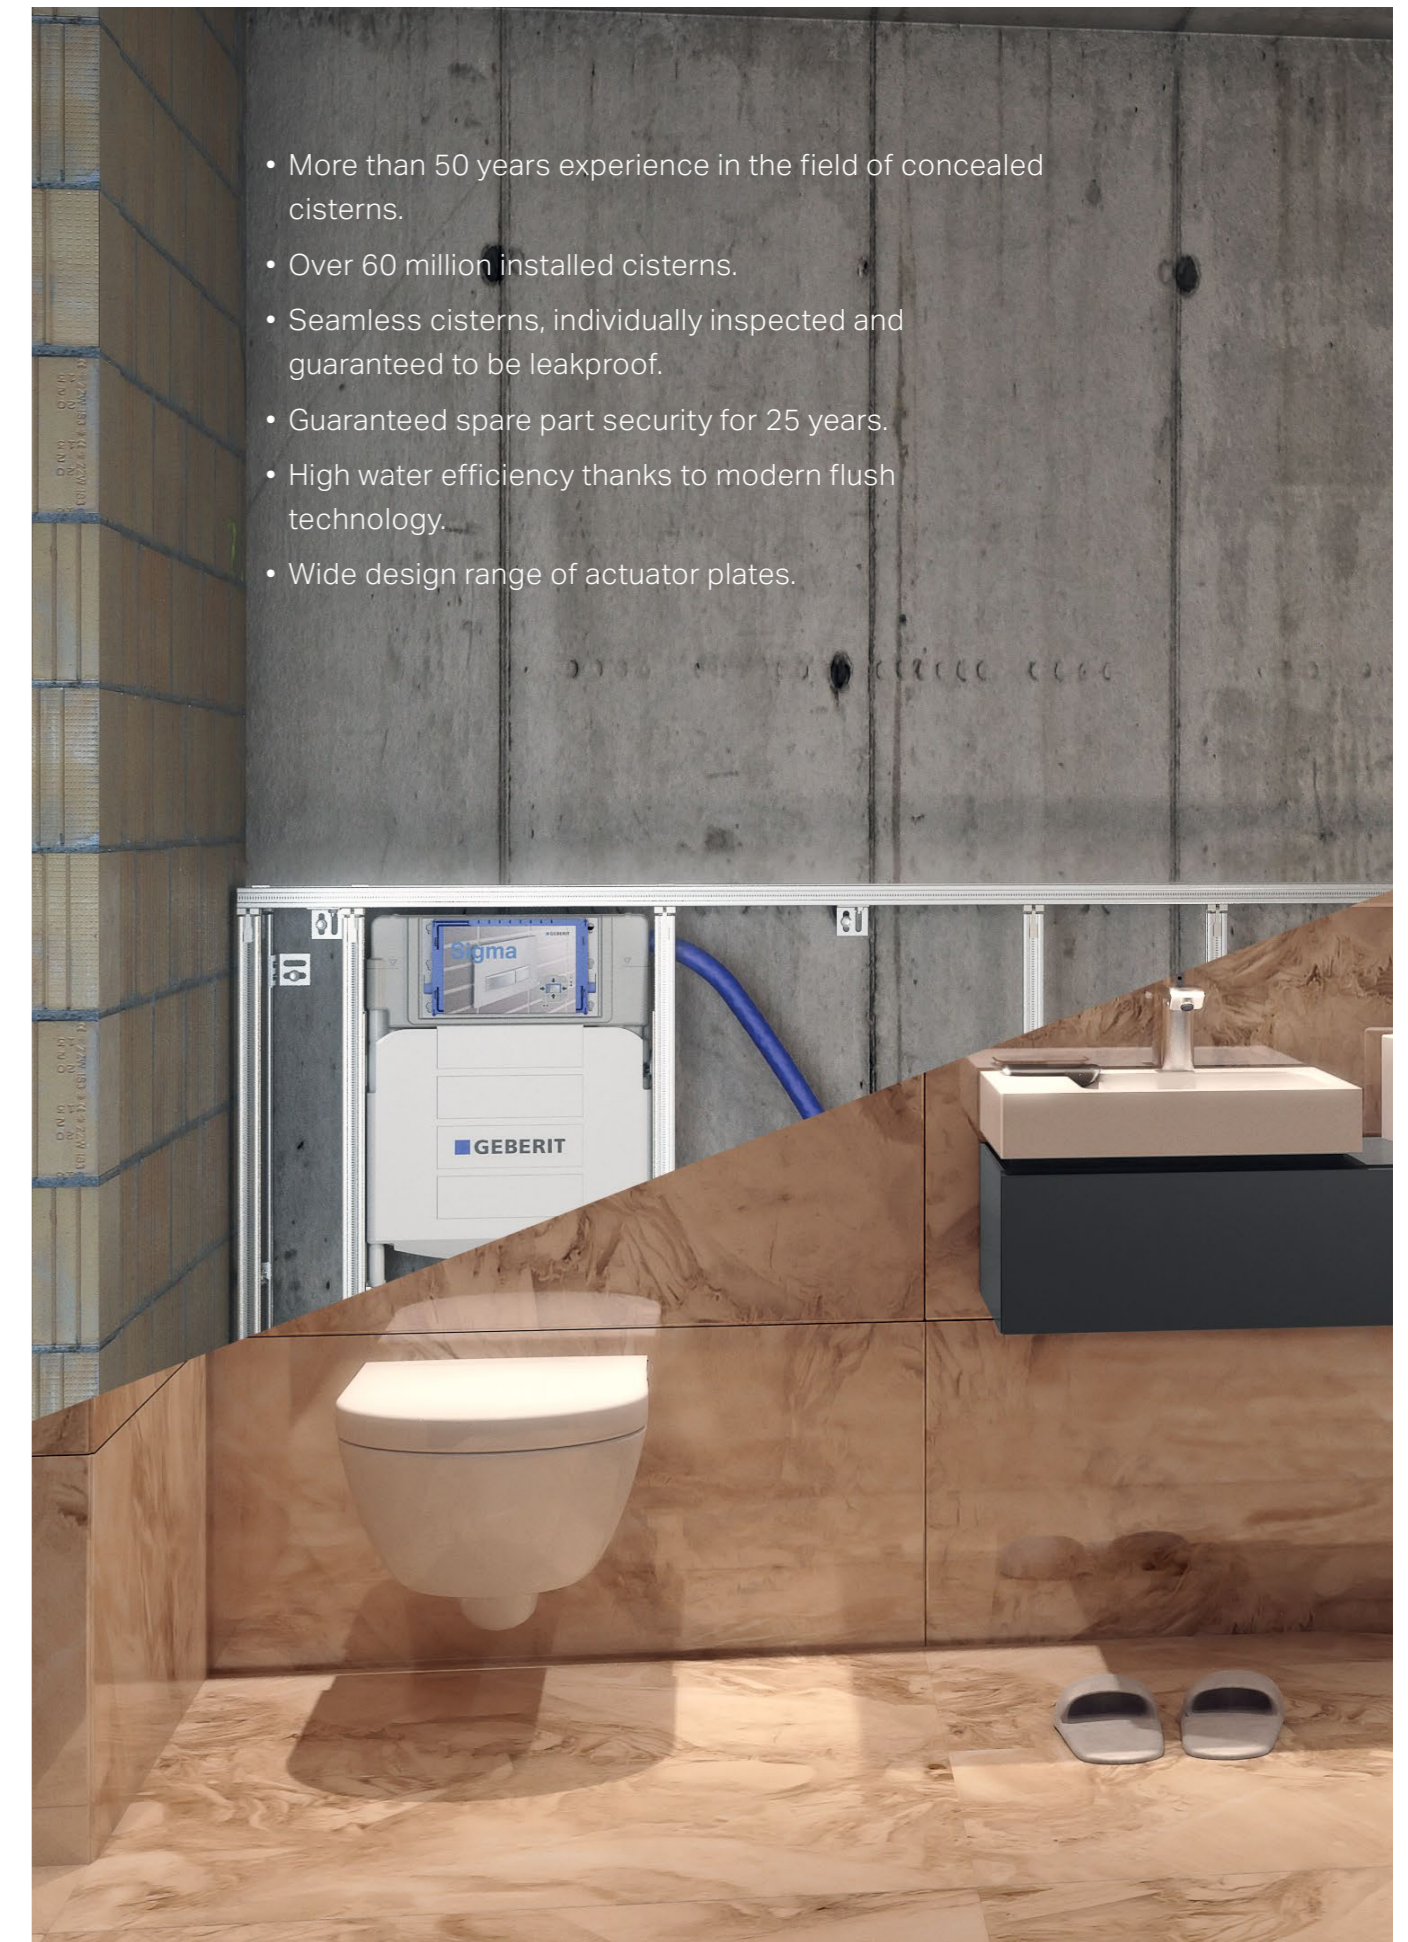

- More than 50 years experience in the field of concealed cisterns.
- Over 60 million installed cisterns.
- Seamless cisterns, individually inspected and guaranteed to be leakproof.
- Guaranteed spare part security for 25 years.
- High water efficiency thanks to modern flush technology.
- Wide design range of actuator plates.