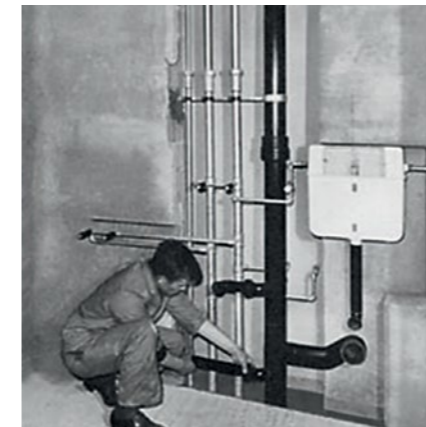

↑
Introducing the first concealed cistern in 1964