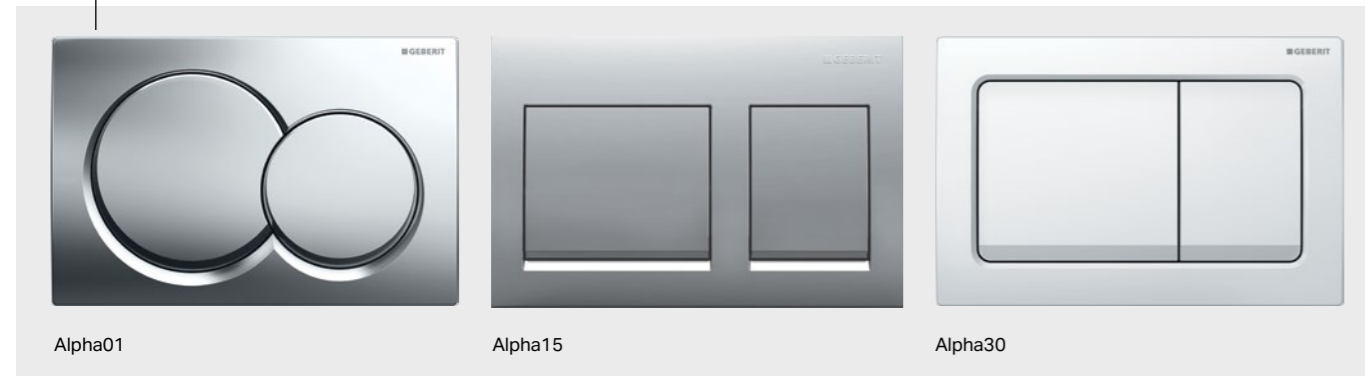

GEBERIT ALPHA CISTERNS

STRIKING SIMPLICITY

Geberit Alpha concealed cisterns are offering a slightly reduced scope of options but are nonetheless standing for high quality and reliability. The cisterns can be installed in either brick walls or drywalls. For standard bathroom requirements the perfect match.

Geberit Alpha actuator plates come in five designs in four different finishes. They are all made of high quality plastic.

OPTIONS WITH GEBERIT ALPHA CONCEALED CISTERNS:

	for solid wall	for drywall	GIS compatible	barrier-free solution	front actuation	top actuation	low-height	tool-free maintenance	odour extraction	AquaClean connection
Geberit Sigma	x	x	x	x	x			x	x	x
Geberit Omega	x	x	x		x	x	x	x		x
Geberit Alpha	x	x			x