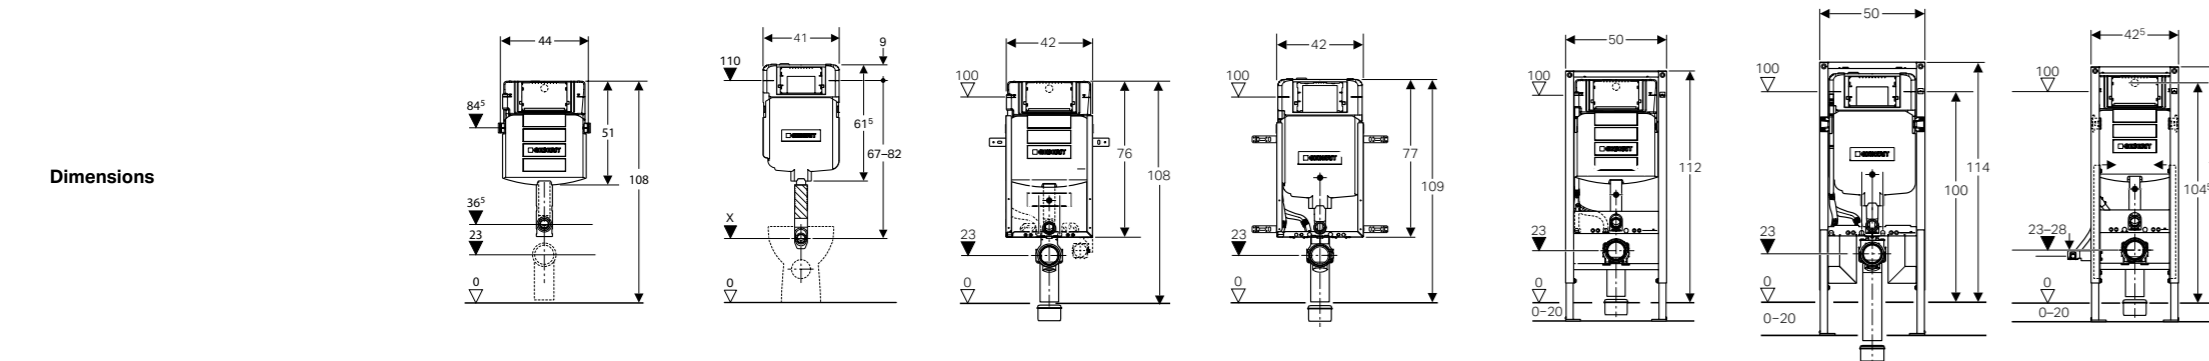

CONCEALED CISTERNS OVERVIEW

AT ONE **GLANCE**

GEBERIT SIGMA

GEBERIT OMEGA

GEBERIT ALPHA

Article number	109.300.00.5	109.791.00.1	110.350.00.5 110.340.00.5 *	110.792.00.1	111.300.00.5	111.796.00.1	111.350.00.5	109.043.00.1	109.050.00.1	109.060.00.1	110.001.00.1	110.011.00.1	110.020.00.1	111.003.00.1	111.030.00.1	111.060.00.1	110.175.00.1 110.174.00.1*	458.176.00.1	Article number
Cistern thickness***	12 cm	8 cm	12 cm	8 cm	12 cm	8 cm	17 cm	12 cm	12 cm	12 cm	12 cm	12 cm	12 cm	12 cm	12 cm	12 cm	8 cm	8 cm	Cistern thickness ***
Cistern height	108 cm	119 cm **	108 cm	109 cm	112 cm	114 cm	112 cm	82 cm	98 cm	106 cm	82 cm	98 cm	106 cm	82 cm	98 cm	112 cm	109 cm	114 cm	Cistern height
For solid construction	x	x	x	x	x	x	x	x	x	x	x	x	x	x	x	x	x	x	For solid construction
For drywall construction					x	x	x							x	x	x		x	For drywall construction
Wall-hung-ready (fixation for wall-hung ceramic included)			x	x	x	x	x				x	x	x	x	x	x	x	x	Wall-hung-ready (fixation for wall-hung ceramic included)
For top actuation								x	x		x	x		x	x				For top actuation
With conduit pipe for Geberit AquaClean			x	x	x	x	x				x	x	x	x	x	x			With conduit pipe for Geberit AquaClean
Tool-free maintenance	x	x	x	x	x	x	x	x	x	x	x	x	x	x	x	x	x	x	Tool-free maintenance
Barrier-free solution							x												Barrier-free solution