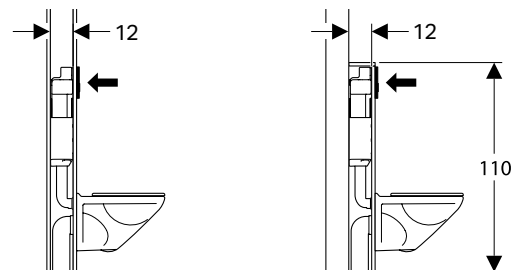

CONCEALED CISTERNS OVERVIEW

AT ONE **GLANCE**

GEBERIT SIGMA

GEBERIT OMEGA

GEBERIT ALPHA

Article number	109.300.00.5	109.791.00.1	110.350.00.5 110.340.00.5 *	110.792.00.1	111.300.00.5	111.796.00.1	111.350.00.5	109.043.00.1	109.050.00.1	109.060.00.1	110.001.00.1	110.011.00.1	110.020.00.1	111.003.00.1	111.030.00.1	111.060.00.1	110.175.00.1 110.174.00.1*	458.176.00.1	Article number
Cistern thickness***	12 cm	8 cm	12 cm	8 cm	12 cm	8 cm	17 cm	12 cm	12 cm	12 cm	12 cm	12 cm	12 cm	12 cm	12 cm	12 cm	8 cm	8 cm	Cistern thickness ***
Cistern height	108 cm	119 cm **	108 cm	109 cm	112 cm	114 cm	112 cm	82 cm	98 cm	106 cm	82 cm	98 cm	106 cm	82 cm	98 cm	112 cm	109 cm	114 cm	Cistern height
For solid construction	x	x	x	x	x	x	x	x	x	x	x	x	x	x	x	x	x	x	For solid construction
For drywall construction					x	x	x							x	x	x		x	For drywall construction
Wall-hung-ready (fixation for wall-hung ceramic included)			x	x	x	x	x				x	x	x	x	x	x	x	x	Wall-hung-ready (fixation for wall-hung ceramic included)
For top actuation								x	x		x	x		x	x				For top actuation
With conduit pipe for Geberit AquaClean			x	x	x	x	x				x	x	x	x	x	x			With conduit pipe for Geberit AquaClean
Tool-free maintenance	x	x	x	x	x	x	x	x	x	x	x	x	x	x	x	x	x	x	Tool-free maintenance
Barrier-free solution							x												Barrier-free solution

←
12 CM CISTERN-THICKNESS
 In the wall or in front of the wall. Flushing actuation from the front. Choose either a Sigma 12 cm cistern, an Omega cistern or an Alpha cistern with the included brackets.