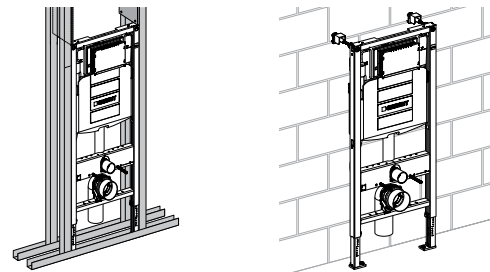

DRYWALL INSTALLATION

Geberit Duofix installation elements are suitable for all drywall construction situations with a drywall system. It is possible to create complete room-height prewalls or partition walls.