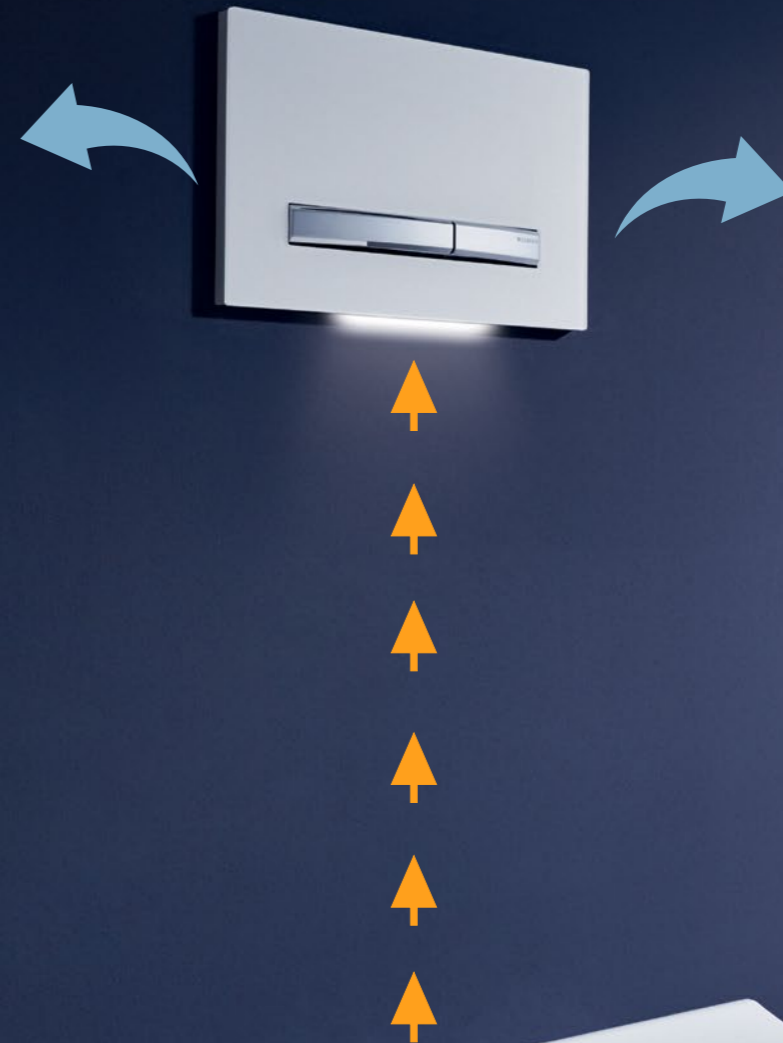

↑
The Geberit DuoFresh module can be easily installed in every Geberit Sigma cistern and can be combined with almost any actuator plate from the Sigma range.

↑
Another special feature of the Geberit concealed cisterns is the tool-free maintenance.

Geberit DuoFresh removes unpleasant odours right at the source. A ceramic comb filter purifies the air thoroughly and a fan conveys the cleaned air back into the room. An additional benefit offers a built-in LED orientation light. Just below the actuator plate a soft glow will guide you the way to the WC at night.