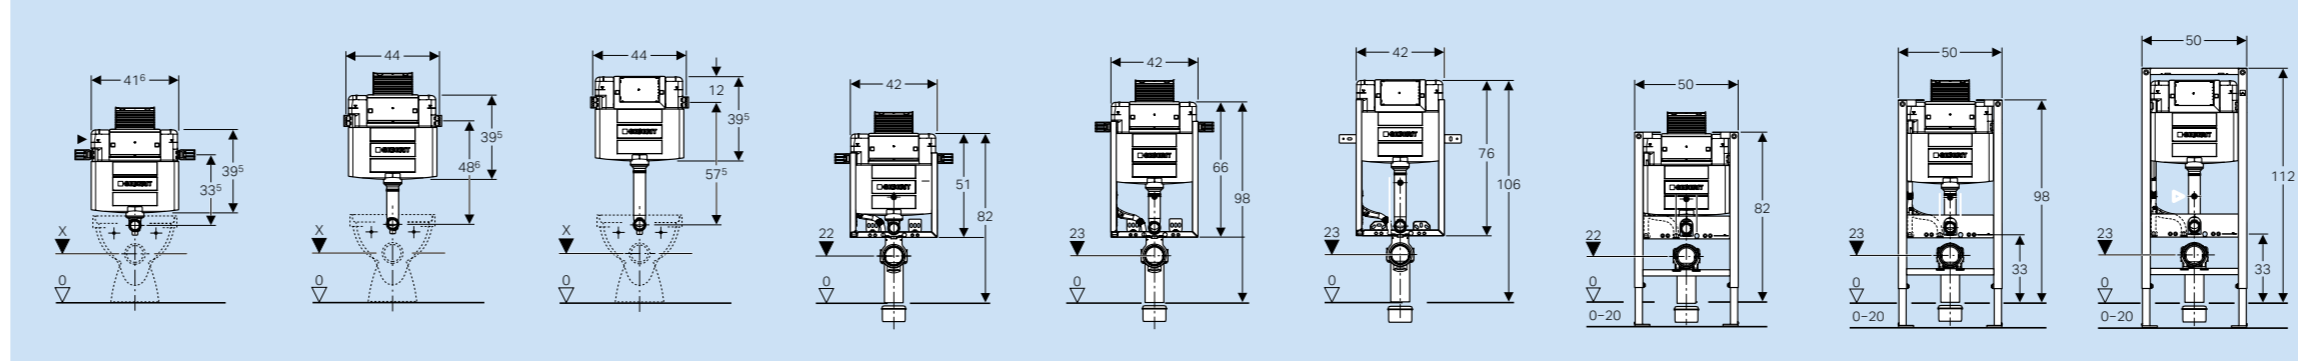

CONCEALED CISTERNS OVERVIEW

AT ONE **GLANCE**

GEBERIT SIGMA

GEBERIT OMEGA

GEBERIT ALPHA

Article number	109.300.00.5	109.791.00.1	110.350.00.5 110.340.00.5 *	110.792.00.1	111.300.00.5	111.796.00.1	111.350.00.5	109.043.00.1	109.050.00.1	109.060.00.1	110.001.00.1	110.011.00.1	110.020.00.1	111.003.00.1	111.030.00.1	111.060.00.1	110.175.00.1 110.174.00.1*	458.176.00.1	Article number
Cistern thickness***	12 cm	8 cm	12 cm	8 cm	12 cm	8 cm	17 cm	12 cm	12 cm	12 cm	12 cm	12 cm	12 cm	12 cm	12 cm	12 cm	8 cm	8 cm	Cistern thickness ***
Cistern height	108 cm	119 cm **	108 cm	109 cm	112 cm	114 cm	112 cm	82 cm	98 cm	106 cm	82 cm	98 cm	106 cm	82 cm	98 cm	112 cm	109 cm	114 cm	Cistern height
For solid construction	x	x	x	x	x	x	x	x	x	x	x	x	x	x	x	x	x	x	For solid construction
For drywall construction					x	x	x							x	x	x		x	For drywall construction
Wall-hung-ready (fixation for wall-hung ceramic included)			x	x	x	x	x				x	x	x	x	x	x	x	x	Wall-hung-ready (fixation for wall-hung ceramic included)
For top actuation								x	x		x	x		x	x				For top actuation
With conduit pipe for Geberit AquaClean			x	x	x	x	x				x	x	x	x	x	x			With conduit pipe for Geberit AquaClean
Tool-free maintenance	x	x	x	x	x	x	x	x	x	x	x	x	x	x	x	x	x	x	Tool-free maintenance
Barrier-free solution							x												Barrier-free solution

* With leg supports
 ** Can be cut to length, up to 13 cm
 *** Cistern thickness does not equal installation depth. Depending on the installation the depth is varying

Whether it be under windows or sloping roofs, in a corner or on a free-standing wall, systems and products from Geberit give you practically unlimited possibilities. Installations behind the wall lend elegance and increased space; part-height prewall installations offer additional storage possibilities.