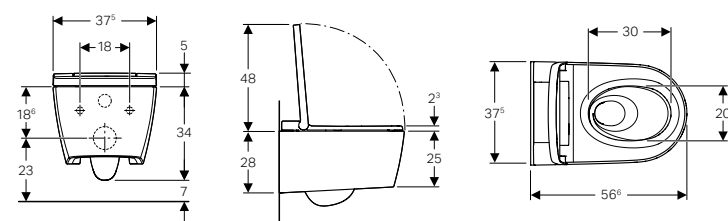

AquaClean Sela can also be controlled from a wireless wall-mounted control panel that can be placed wherever it fits best.

Article number Geberit AquaClean Sela:
146.22411.1 white alpine
146.224.21.1 bright chrome-plated