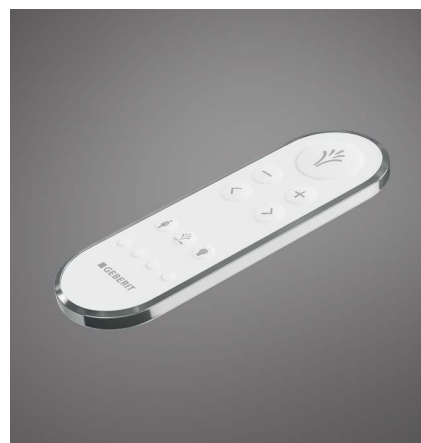

GEBERIT AQUACLEAN
SELA
Available 1st April, 2019

DESIGN
MEETS
FUNCTION

PURE CLEANLINESS AND FRESHNESS AT THE PUSH OF A BUTTON

The new, perfected Geberit AquaClean Sela features a timeless, purist form and an even more beautiful design. This elegant shower toilet has also been enhanced with additional optimised functions. AquaClean Sela now offers even more convenience, not to mention perfect hygiene thanks to its rimless ceramic pan. At the same time, it complements the Geberit AquaClean product range with a design-oriented, high-quality shower toilet that fits into almost any bathroom environment. With its clear design and chrome-plated cover, it can become the centerpiece of the bathroom.

ALL COMFORT FUNCTIONS AT A GLANCE:

-  WhirlSpray shower technology with five individually regulated shower pressure settings
-  Oscillating spray
-  Rimless ceramic pan with TurboFlush flush technology
-  Lady shower
-  Remote control
-  Soft close WC seat and lid
-  Remote control app
-  QuickRelease function
-  Orientation light
-  User recognition
-  Adjustable spray arm position
-  Descaling function
-  Adjustable shower water temperature
-  Economy mode

RIMLESS CERAMIC PAN WITH TURBOFLUSH

Flushing is also extremely quiet and thorough. The innovative TurboFlush technology is based on a flow-optimized rimless ceramic pan. This way, the shower toilet can be flushed at any time without any disturbing sounds – even at night. And since the TurboFlush technology flushes the ceramic pan more thoroughly than a normal flush, you will almost never have to use the toilet brush after going to the toilet.

ORIENTATION LIGHT

The discreet orientation light is just bright enough to show the way at night and makes it easier to fall asleep afterwards. The atmospheric light beam, which is controlled by a brightness sensor and activated in the dark, is available in seven different colours. The intensity of this energy-saving LED light can be adjusted to five different settings.